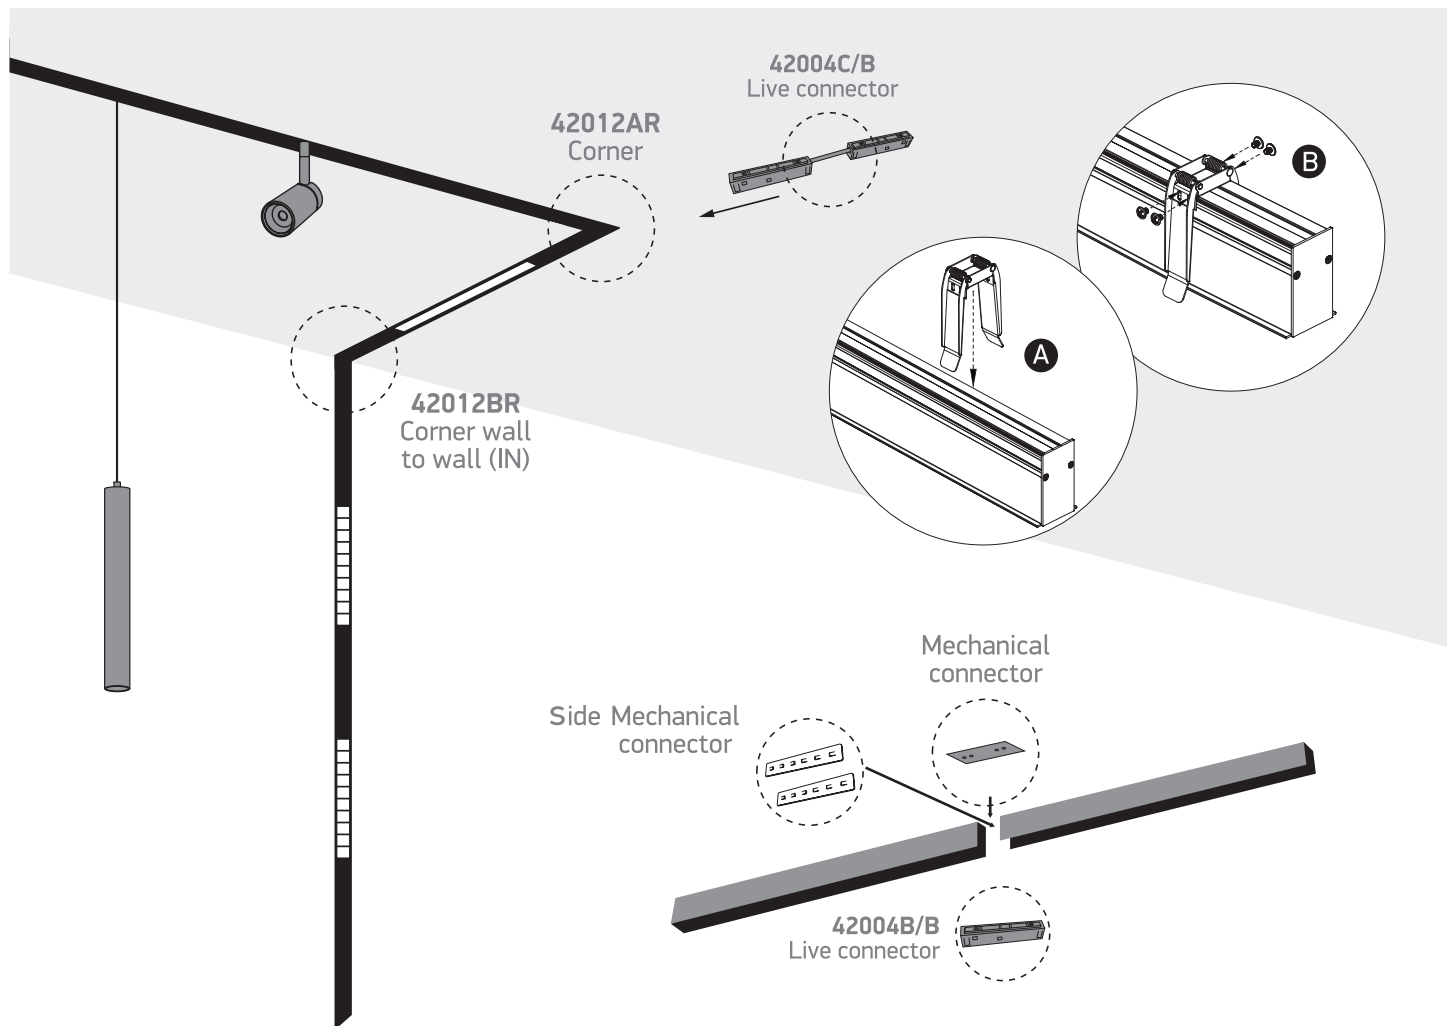

INSTALLATION MANUAL

42001R, 42002R

48V | 1m/2m Recessed Profile | ON/OFF / DALI | Aluminium
 Max 10m/driver | Max 400W/circuit

Warnings:

1. Make sure that the product is installed properly before connecting to electricity.
2. Do not cover the fitting.
3. Maintenance and installation should only be carried out by a professional electrician.