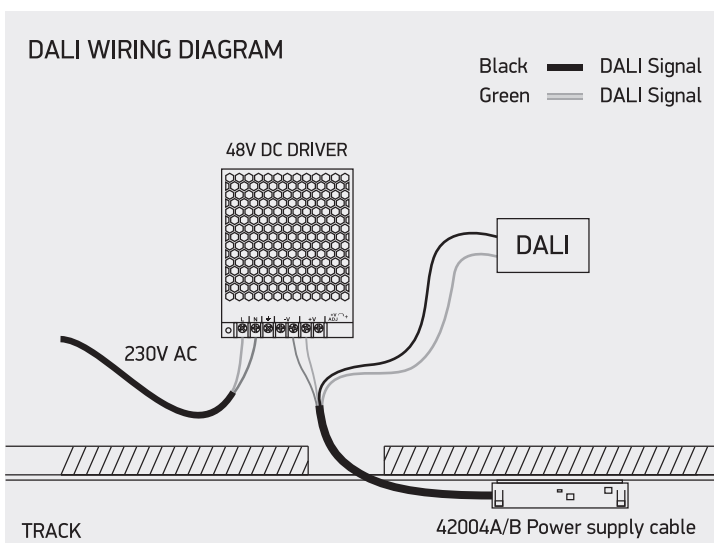

INSTALLATION MANUAL

42001R, 42002R

48V | 1m/2m Recessed Profile | ON/OFF / DALI | Aluminium
 Max 10m/driver | Max 400W/circuit

Warnings:

1. Make sure that the product is installed properly before connecting to electricity.
2. Do not cover the fitting.
3. Maintenance and installation should only be carried out by a professional electrician.