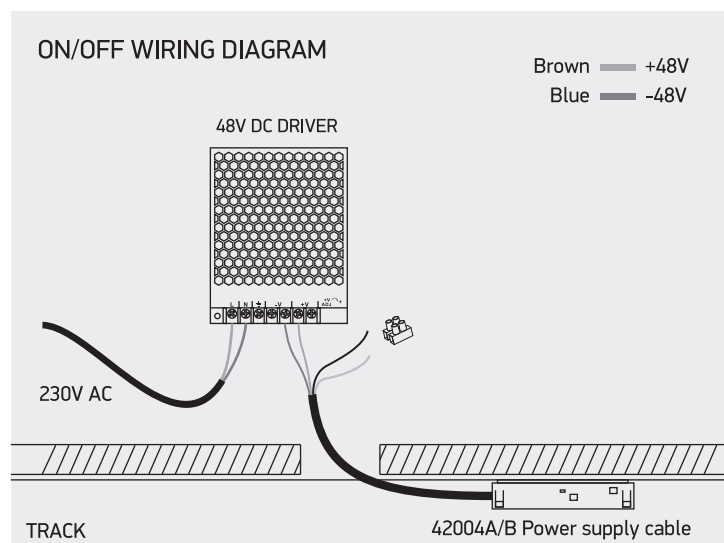

INSTALLATION MANUAL

42001R, 42002R

48V | 1m/2m Recessed Profile | ON/OFF / DALI | Aluminium
 Max 10m/driver | Max 400W/circuit

Warnings:

1. Make sure that the product is installed properly before connecting to electricity.
2. Do not cover the fitting.
3. Maintenance and installation should only be carried out by a professional electrician.