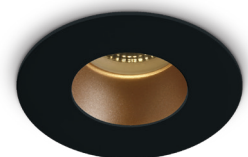

10105MD

Product Description

Recessed aluminium dark light spot with GU10 lampholder in white and black colour and brass and black reflector colour.

Complies with standard EN60598-1 and any other specific standards.

Dimensions

Order Code	Colour	Reflector
10105MD/W/B	White	Black
10105MD/W/BS	White	Brass
10105MD/B/B	Black	Black
10105MD/B/BS	Black	Brass

10105MD/W/B

10105MD/W/BS

10105MD/B/B

10105MD/B/BS

Technical Data

Input Voltage: 100-240V
Input Frequency: 50/60Hz
Watts: 10W
Number of lamps: 1
IP rate: IP20