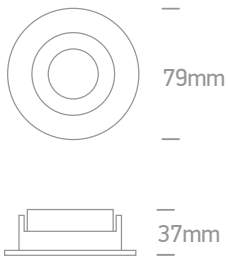

10105MD

Product Description

Recessed aluminium dark light spot with GU10 lampholder in white and black colour and brass and black reflector colour.

Complies with standard EN60598-1 and any other specific standards.

Dimensions

Order Code	Colour	Reflector
10105MD/W/B	White	Black
10105MD/W/BS	White	Brass
10105MD/B/B	Black	Black
10105MD/B/BS	Black	Brass

10105MD/W/B

10105MD/W/BS

10105MD/B/B

10105MD/B/BS

Technical Data

Input Voltage: 100-240V
Input Frequency: 50/60Hz
Watts: 10W
Number of lamps: 1
IP rate: IP20