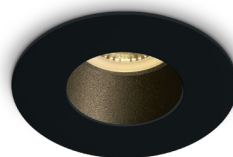

10105MD

Product Description

Recessed aluminium dark light spot with GU10 lampholder in white and black colour and brass and black reflector colour.

Complies with standard EN60598-1 and any other specific standards.

Dimensions

Order Code	Colour	Reflector
10105MD/W/B	White	Black
10105MD/W/BS	White	Brass
10105MD/B/B	Black	Black
10105MD/B/BS	Black	Brass

10105MD/W/B

10105MD/W/BS

10105MD/B/B

10105MD/B/BS

Technical Data

Input Voltage: 100-240V
Input Frequency: 50/60Hz
Watts: 10W
Number of lamps: 1
IP rate: IP20

Construction: Aluminium
Reflector: Plastic
Dimmable: Depending on lamps
Warranty: 2 years