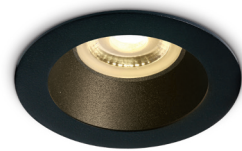

10105M

Product Description

Recessed aluminium dark light spot with GU10 lampholder in white and black colour and brass and black reflector colour.

Complies with standard EN60598-1 and any other specific standards.

Dimensions

Order Code	Colour	Reflector
10105M/W/W	White	White
10105M/W/B	White	Black
10105M/W/BS	Black	Brass
10105M/W/CU	Black	Copper
10105M/B/W	White	White
10105M/B/B	White	Black
10105M/B/BS	Black	Brass
10105M/B/CU	Black	Copper

10105M/W/W

10105M/W/B

10105M/B/BS

10105M/W/CU

10105M/B/W

10105M/B/B

10105M/B/BS

10105M/B/CU