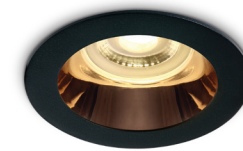

10105M

Product Description

Recessed aluminium dark light spot with GU10 lampholder in white and black colour and brass and black reflector colour.

Complies with standard EN60598-1 and any other specific standards.

Dimensions

Order Code	Colour	Reflector
10105M/W/W	White	White
10105M/W/B	White	Black
10105M/W/BS	Black	Brass
10105M/W/CU	Black	Copper
10105M/B/W	White	White
10105M/B/B	White	Black
10105M/B/BS	Black	Brass
10105M/B/CU	Black	Copper

10105M/W/W

10105M/W/B

10105M/B/BS

10105M/W/CU

10105M/B/W

10105M/B/B

10105M/B/BS

10105M/B/CU