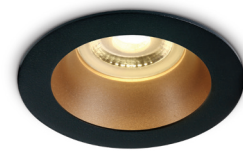

10105M

Product Description

Recessed aluminium dark light spot with GU10 lampholder in white and black colour and brass and black reflector colour.

Complies with standard EN60598-1 and any other specific standards.

Dimensions

Order Code	Colour	Reflector
10105M/W/W	White	White
10105M/W/B	White	Black
10105M/W/BS	Black	Brass
10105M/W/CU	Black	Copper
10105M/B/W	White	White
10105M/B/B	White	Black
10105M/B/BS	Black	Brass
10105M/B/CU	Black	Copper

10105M/W/W

10105M/W/B

10105M/B/BS

10105M/W/CU

10105M/B/W

10105M/B/B

10105M/B/BS

10105M/B/CU