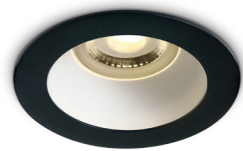

10105M

Product Description

Recessed aluminium dark light spot with GU10 lampholder in white and black colour and brass and black reflector colour.

Complies with standard EN60598-1 and any other specific standards.

Dimensions

Order Code	Colour	Reflector
10105M/W/W	White	White
10105M/W/B	White	Black
10105M/W/BS	Black	Brass
10105M/W/CU	Black	Copper
10105M/B/W	White	White
10105M/B/B	White	Black
10105M/B/BS	Black	Brass
10105M/B/CU	Black	Copper

10105M/W/W

10105M/W/B

10105M/B/BS

10105M/W/CU

10105M/B/W

10105M/B/B

10105M/B/BS

10105M/B/CU