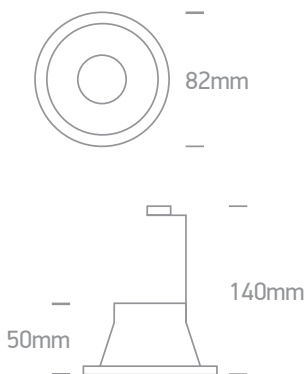

10105TG

Product Description

Recessed semi trimless aluminium spot with GU10 lampholder.
Available in white colour.

Complies with standard EN60598-1 and any other specific standards.

Dimensions

| Order Code | Lampholder | Finish |
|------------|------------|--------|
| 10105TG/W | GU10 | White |

DARK LIGHT

Technical Data

Input Voltage: 100-240V
Input Frequency: 50/60Hz
Watts: 50W
Number of lamps: 1
IP rate: IP20

Construction: Aluminium
Diffuser:
Dimmable: Depending on lamps
Warranty: 2 years