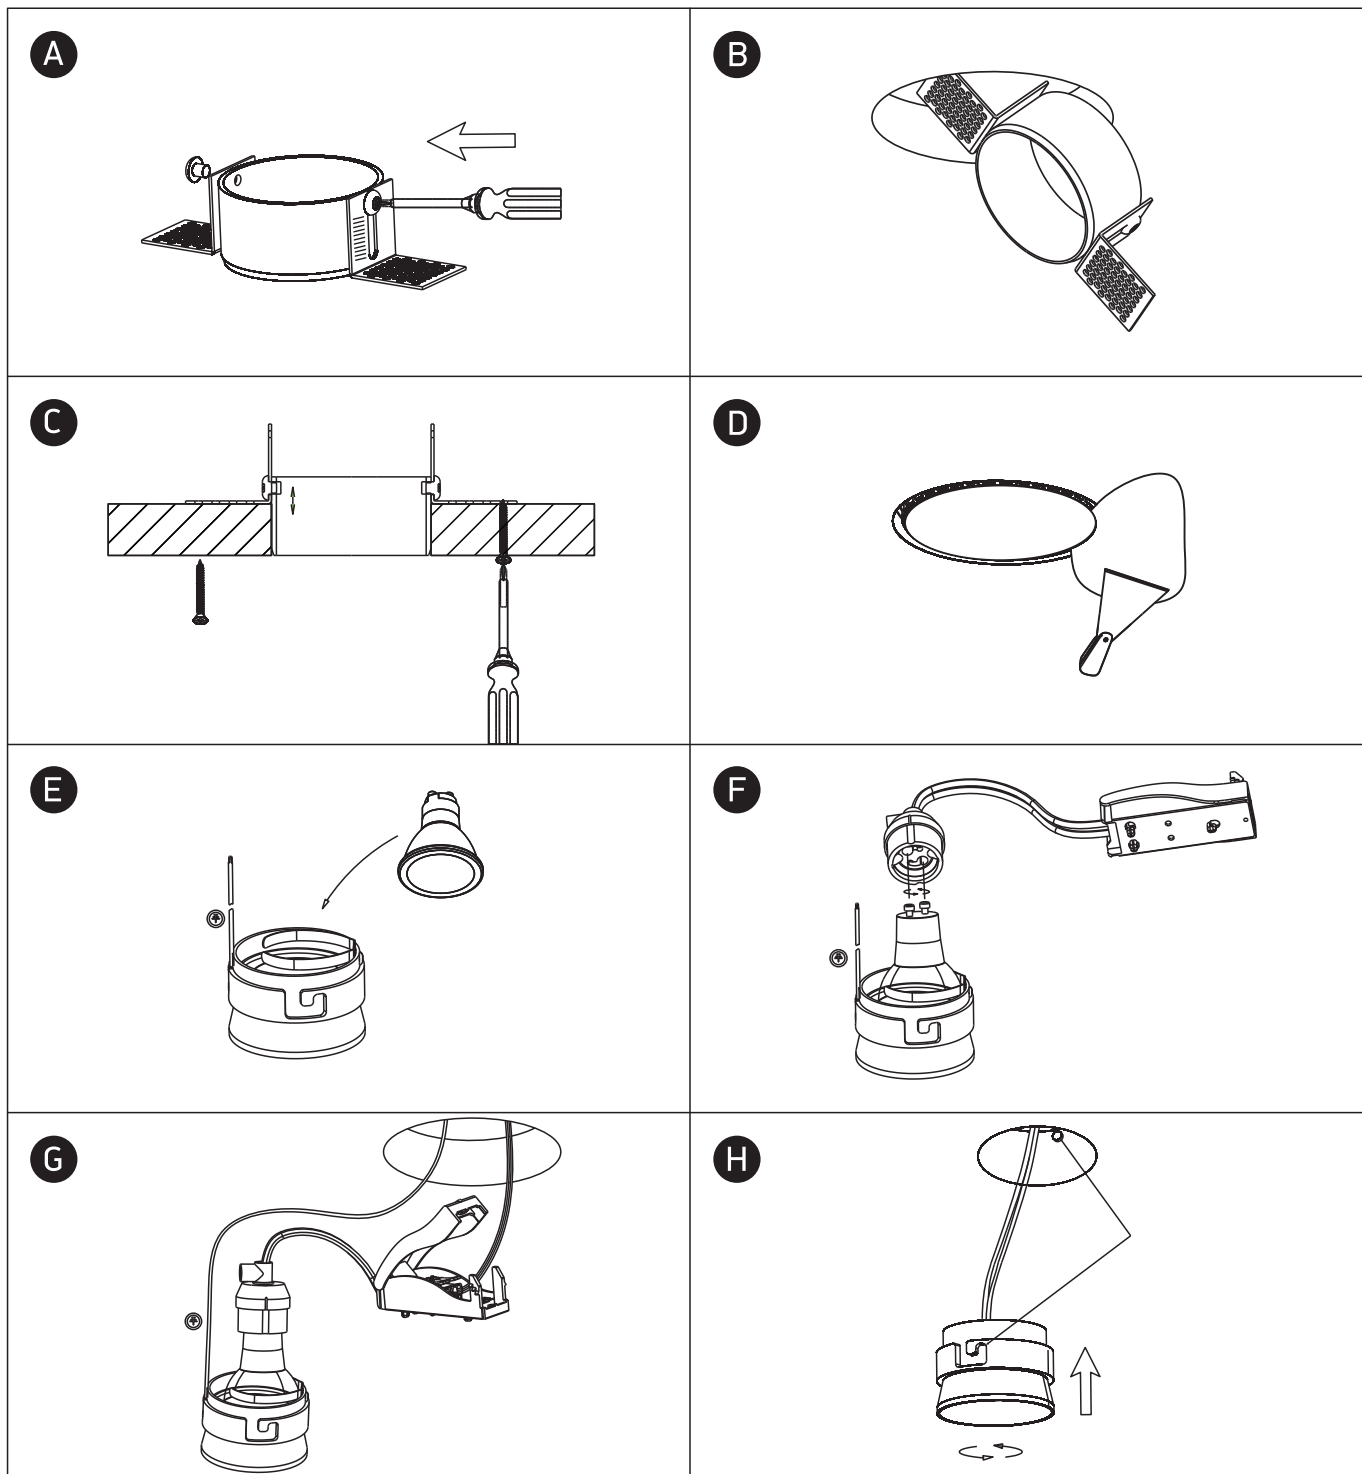

INSTALLATION MANUAL

10105TR

100-240V | MR16 | GU10 | 50W | IP20 | Trimless | Aluminium

one
LIGHT

Warnings:

1. Make sure that the product is installed properly before connecting to electricity.
2. Do not cover the fitting.
3. Maintenance and installation should only be carried out by a professional electrician.