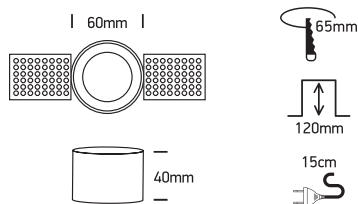

INSTALLATION MANUAL

10105TR

100-240V | MR16 | GU10 | 50W | IP20 | Trimless | Aluminium

one
LIGHT

Warnings:

1. Make sure that the product is installed properly before connecting to electricity.
2. Do not cover the fitting.
3. Maintenance and installation should only be carried out by a professional electrician.