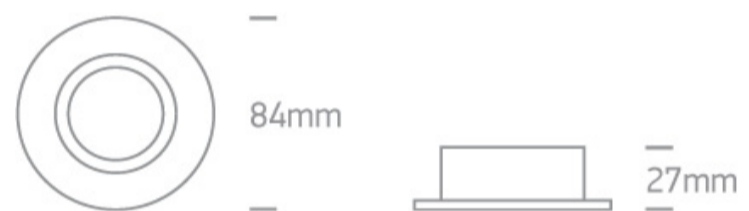

New 2020 Edition 3 > Recessed Spots Fixed

10105R1/B

IP65 Bathroom Recessed MR16 spot with GU10 lampholder.

Complies with standard EN60598-1 and any other specific standards.

Downloads

Dimensions

Gallery

Physical Specification

Item Group	New 2020 Edition 3
Family	Recessed Spots Fixed
Order Code	10105R1/B
Colour	Black
Material	Aluminium
Shape	Circular
Height	27mm

Diameter	84mm
Cutout Hole Diameter	68mm
Recessed Ceiling	Yes
Depth Required	120mm
Indoor	Yes
Outdoor	Yes
Adjustable	No