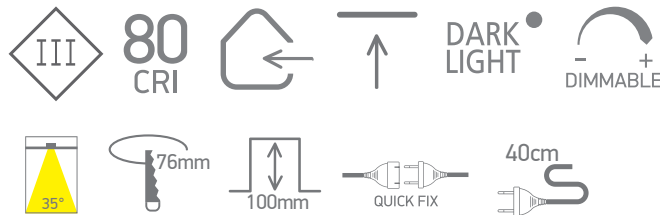

### Product Description

7W COB LED Dark Light recessed spot with interchangeable rings. Ring must be ordered separately.

Requires 700mA driver.

Complies with standard EN60598-1 and any other specific standards.

### Dimensions

Order Code	Lampholder	Finish
10107K/W/W	LED	White
10107K/B/W	LED	Black

050104/W White

050104/B Black

050104/C Chrome

050104/BS Brass

050104/CU Copper

### Technical Data

**Watts:** 7W  
**Input Type:** Constant Current  
**Input Current:** 700mA  
**LED brand:** CREE CXA1304  
**Number of LEDs:** 1 LED  
**Colour Temperature:** 3000K  
**Lumen:** 550lm  
**Beam angle:** 35°

**Light Efficiency:** 78lm/W  
**CRI:** 80  
**Dimmable:** Yes, with dimmable driver  
**IP rate:** IP65  
**Construction:** Aluminium  
**Diffuser:** Transparent PC  
**Warranty:** 2 years