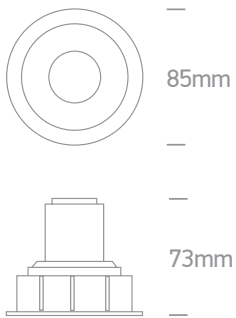

## 7W COB LED Spot (3000K)

### Product Description

7W COB LED Dark Light recessed spot with interchangeable rings. Ring must be ordered separately.

Requires 700mA driver.

Complies with standard EN60598-1 and any other specific standards.

### Dimensions

Order Code	Lampholder	Finish
10107K/W/W	LED	White
10107K/B/W	LED	Black

050104/W White

050104/B Black

050104/C Chrome

050104/BS Brass

050104/CU Copper

### Technical Data

**Watts:** 7W  
**Input Type:** Constant Current  
**Input Current:** 700mA  
**LED brand:** CREE CXA1304  
**Number of LEDs:** 1 LED  
**Colour Temperature:** 3000K  
**Lumen:** 550lm  
**Beam angle:** 35°