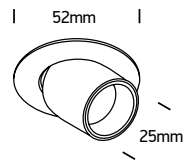

# INSTALLATION MANUAL

11103M

**ecolight**

DARK LIGHT

350mA | COB LED | 3W | IP20 | Aluminium | Adjustable  
Requires 350mA driver.

90 CRI