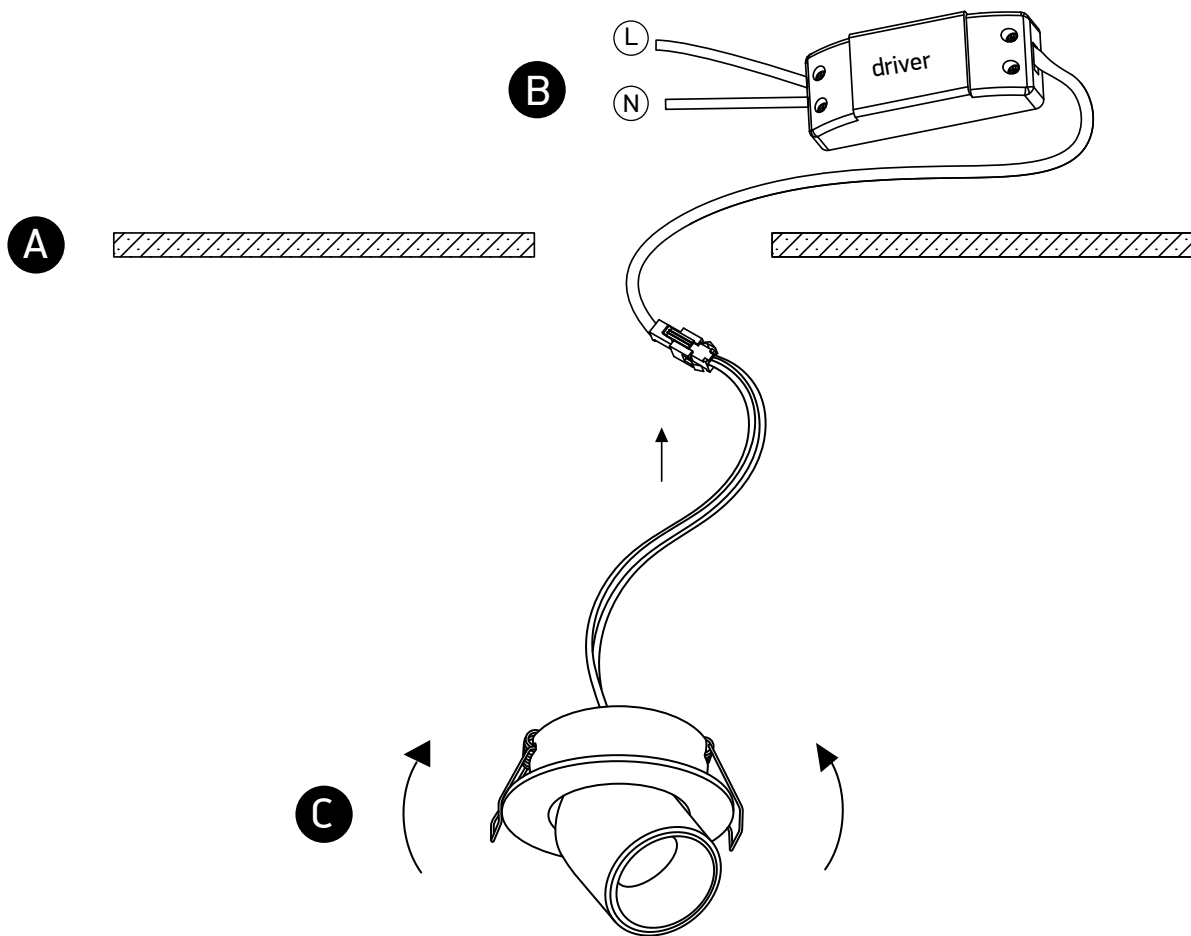

# INSTALLATION MANUAL

11103M

**ecolight**

DARK LIGHT

350mA | COB LED | 3W | IP20 | Aluminium | Adjustable  
Requires 350mA driver.

90 CRI

## Warnings:

1. Make sure that the product is installed properly before connecting to electricity.
2. Do not cover the fitting.
3. Maintenance and installation should only be carried out by a professional electrician.