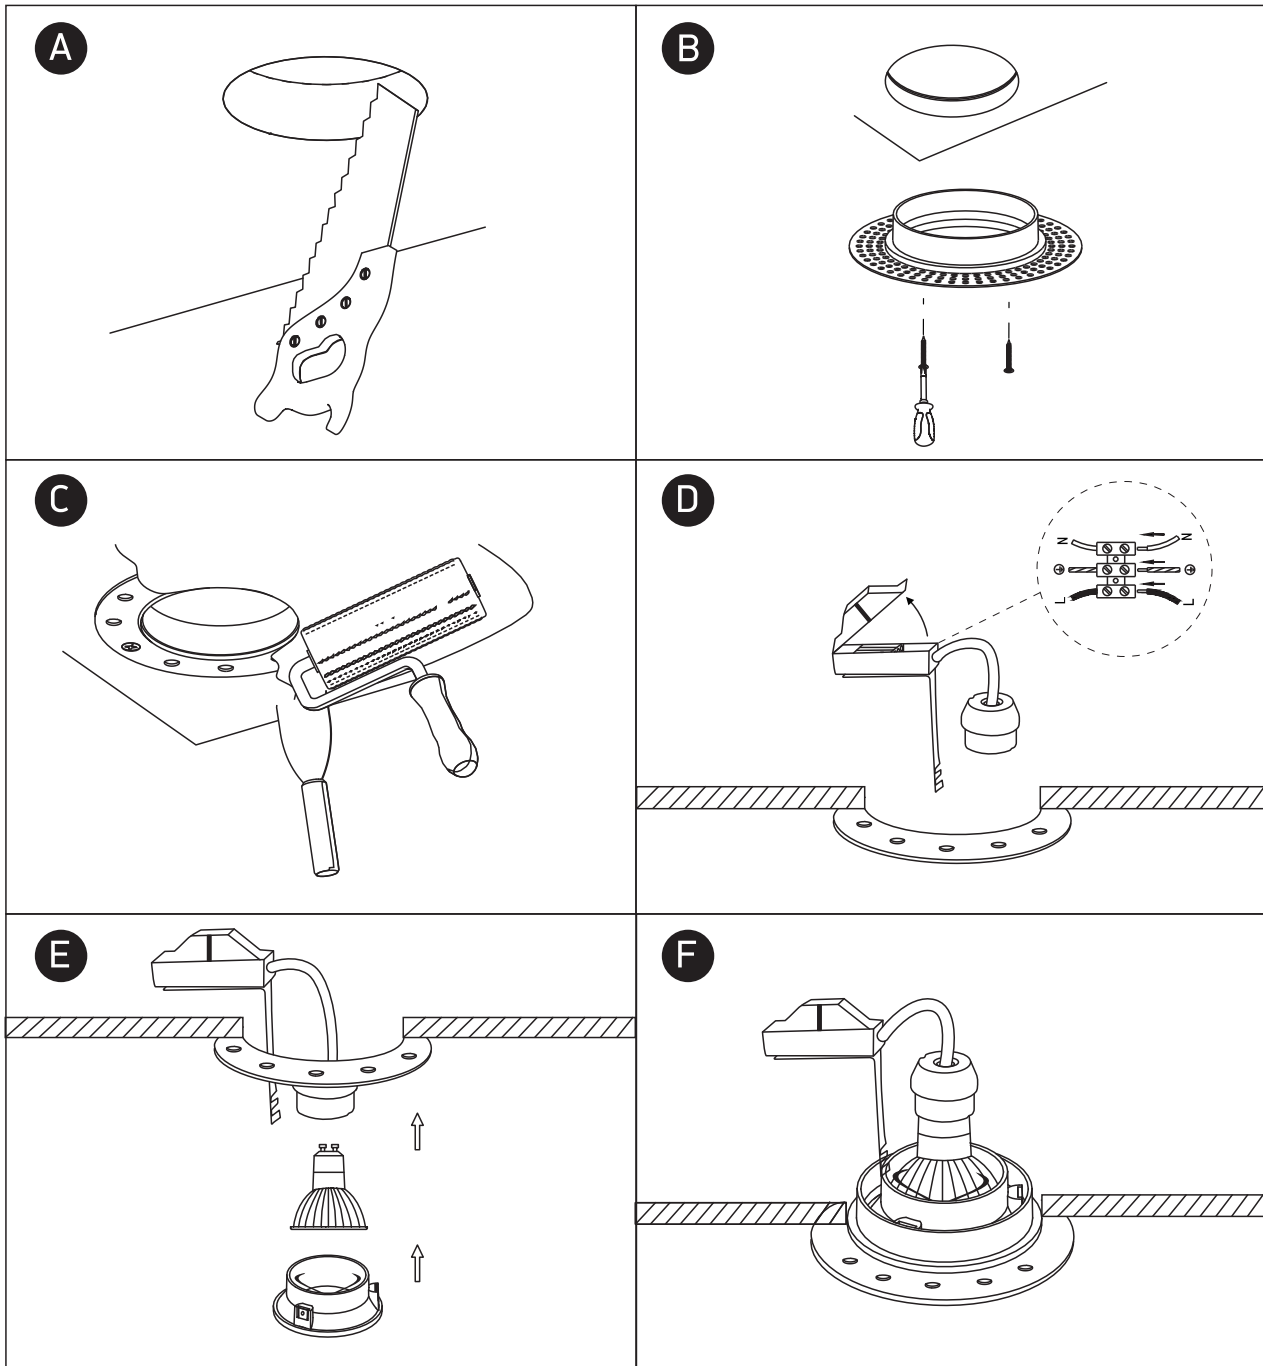

## 11105UTR

100-240V | MR16 | GU10 | 50W | IP20 | Die cast | Adjustable