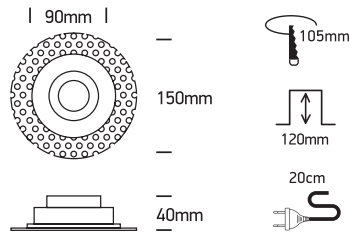

## 11105UTR

100-240V | MR16 | GU10 | 50W | IP20 | Die cast | Adjustable