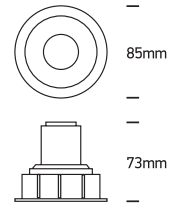

INSTALLATION MANUAL

11107K

ecolight

700mA | 7W | IP20 | Aluminium | Adjustable
Requires 700mA driver / Ring must be ordered separately.

80
CRI

one
LIGHT

Warnings:

1. Make sure that the product is installed properly before connecting to electricity.
2. Do not cover the fitting.
3. Maintenance and installation should only be carried out by a professional electrician.