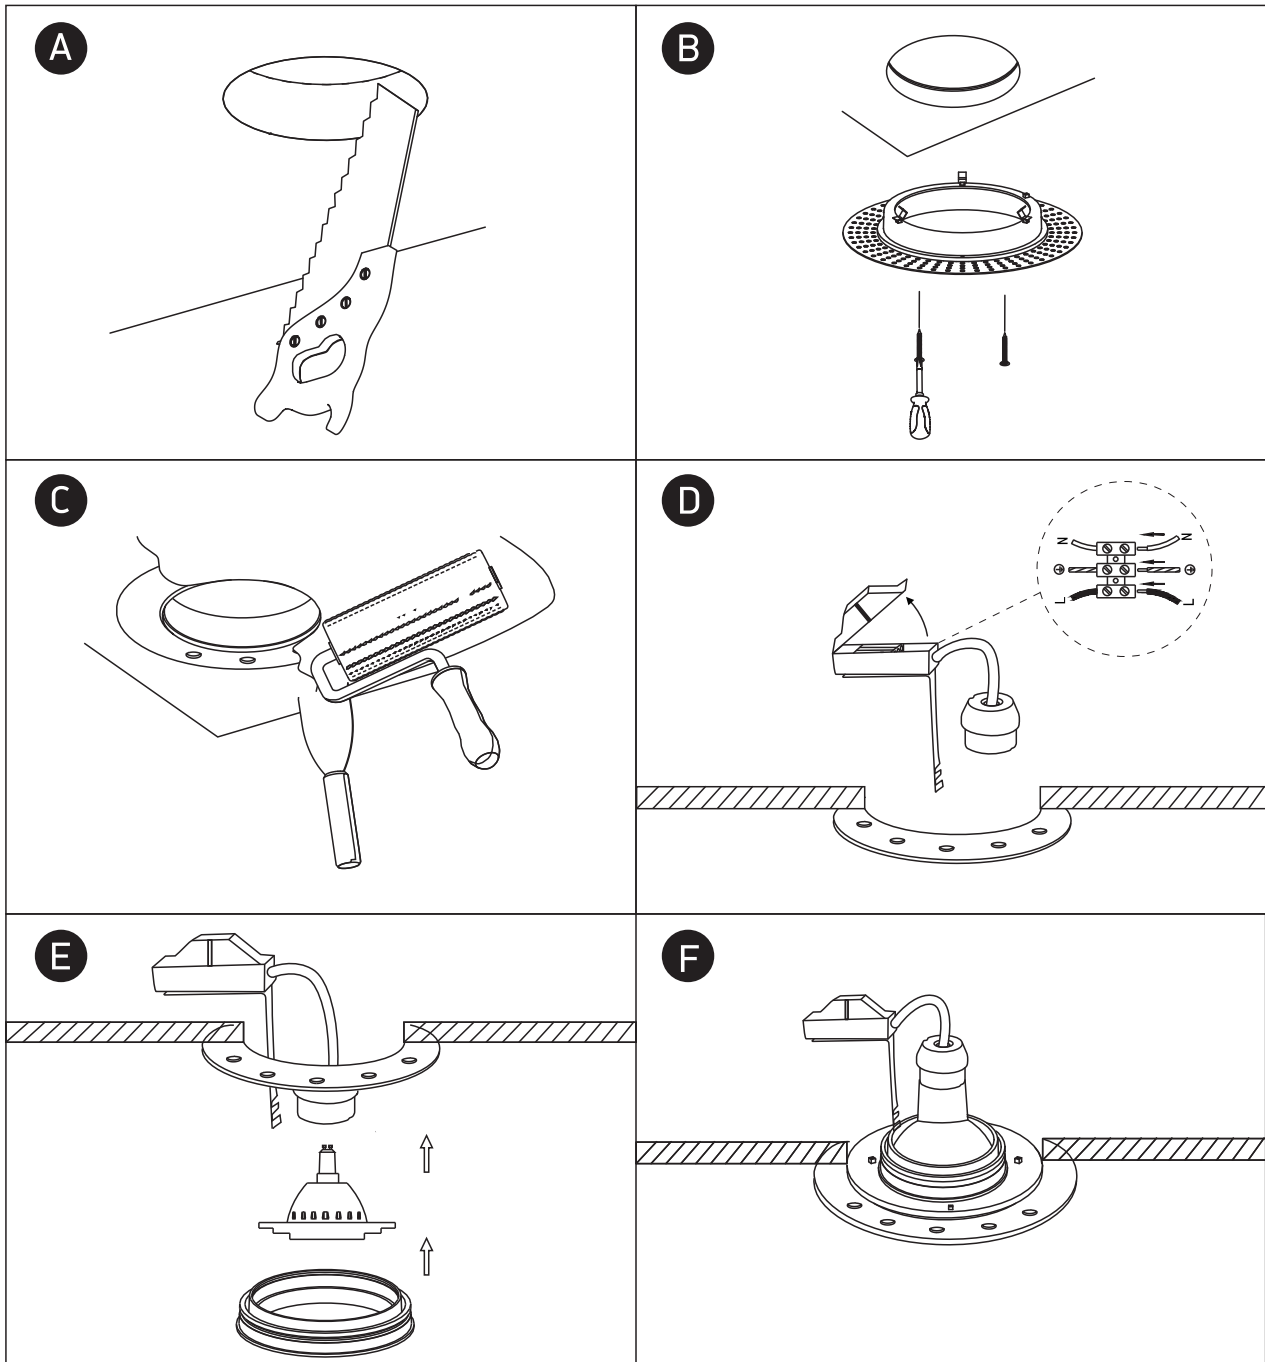

INSTALLATION MANUAL

11110ATR

100-240V | R111 | GU10 | 75W | IP20 | Trimless | Die cast | Adjustable

Warnings:

1. Make sure that the product is installed properly before connecting to electricity.
2. Do not cover the fitting.
3. Maintenance and installation should only be carried out by a professional electrician.