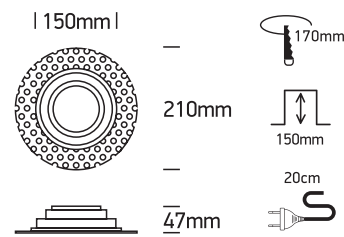

INSTALLATION MANUAL

11110ATR

100-240V | R111 | GU10 | 75W | IP20 | Trimless | Die cast | Adjustable

Warnings:

1. Make sure that the product is installed properly before connecting to electricity.
2. Do not cover the fitting.
3. Maintenance and installation should only be carried out by a professional electrician.