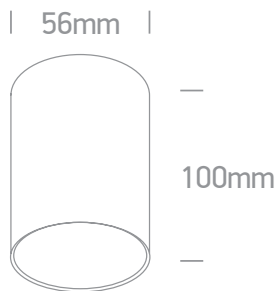

12105E

20W GU10 Ceiling Light

Product Description

Aluminium ceiling light with GU10 lampholder. Ideal for commercial and residential application.

Complies with standard EN60598-1 and any other specific standards.

Dimensions

Order Code	Lampholder	Finish
12105E/W	GU10	White
12105E/B	GU10	Black

Technical Data

Input Voltage: 100-240V
Input Frequency: 50/60Hz
Watts: 20W
Number of lamps: 1
IP rate: IP20

Construction: Aluminium
Diffuser:
Dimmable: Depending on lamp
Warranty: 2 years