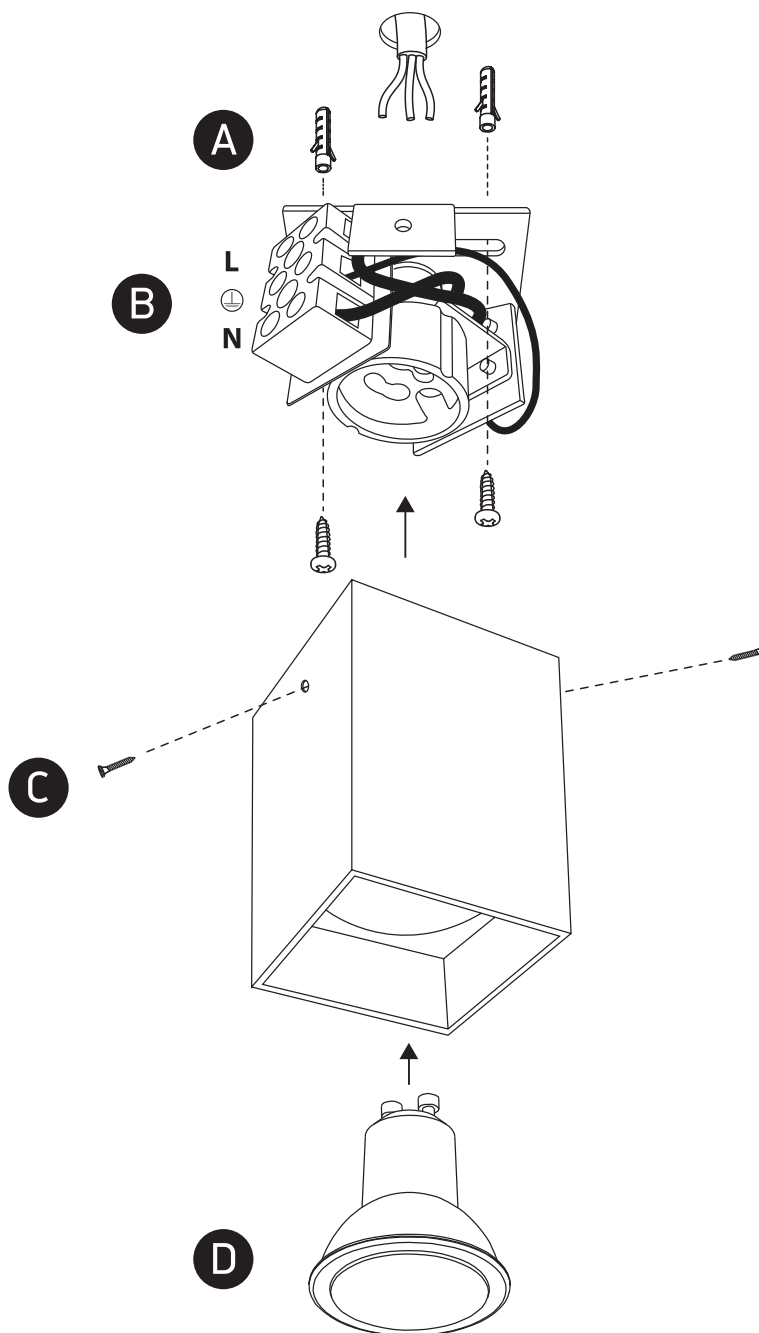

INSTALLATION MANUAL

12105NA

100-240V | MR16 | GU10 | 10W | IP20 | Aluminium

Warnings:

1. Make sure that the product is installed properly before connecting to electricity.
2. Do not cover the fitting.
3. Maintenance and installation should only be carried out by a professional electrician.