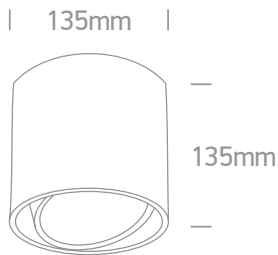

12142

75W R111 GU10 Ceiling Light

Product Description

R111 Aluminium ceiling light with GU10 lampholder. Ideal for commercial and residential application.

Complies with standard EN60598-1 and any other specific standards.

Dimensions

Order Code	Lampholder	Finish
12142/W	GU10	White

Technical Data

Input Voltage: 100-240V
Input Frequency: 50/60Hz
Watts: 75W
Number of lamps: 1
IP rate: IP20

Construction: Aluminium
Diffuser:
Dimmable: Depending on lamp
Warranty: 2 years