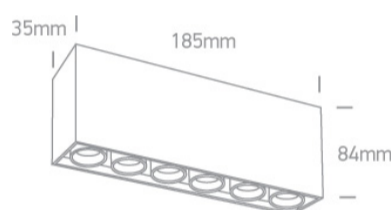

New 2020 Edition 3>Wall & Ceiling LED

12606C/W/W

15W SMD LED ceiling light IP20.

Complete with 700mA driver.

Complies with standard EN60598-1 and any other specific standards.

Downloads

Dimensions

Physical Specification

Item Group	New 2020 Edition 3
Family	Wall & Ceiling LED
Order Code	12606C/W/W
Colour	White
Material	Aluminium
Shape	Rectangular
Length	185mm
Width	35mm
Height	84mm
Surface Ceiling	Yes
Indoor	Yes
Adjustable	No