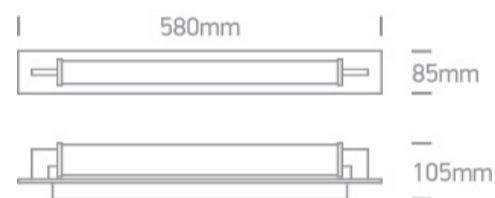

New 2020 Edition 3>Bathroom & Mirror

38118K/C/C

18W LED fitting ideal for installation above the bathroom mirror, IP44.

Supplied with non-dimmable LED driver.

Complies with standard EN60598-1 and any other specific standards.

Downloads

Dimensions

Physical Specification

Item Group	New 2020 Edition 3
Family	Bathroom & Mirror
Order Code	38118K/C/C
Colour	Chrome
Material	Aluminium
Diffuser Material	Glass
Shape	Rectangular
Length	580mm
Width	85mm
Height	105mm
Surface Wall	Yes
Indoor	Yes