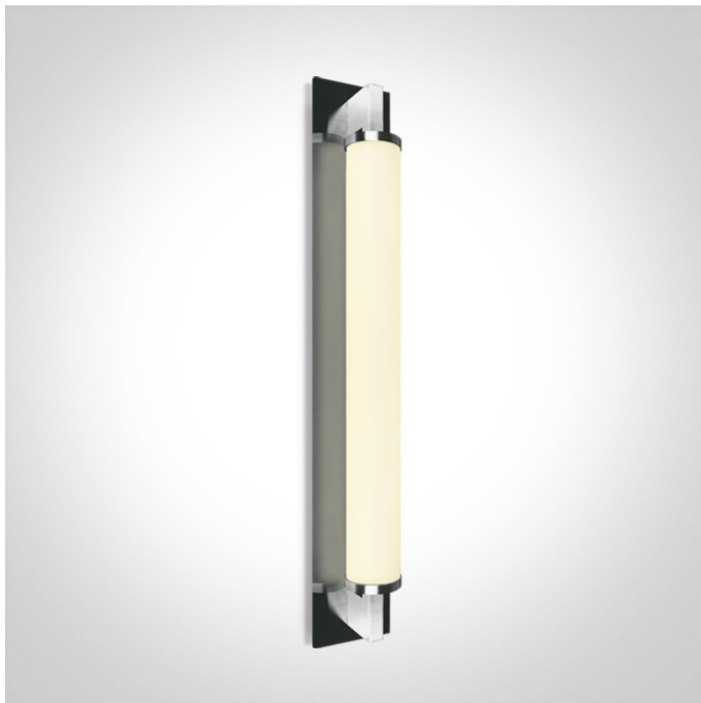

New 2020 Edition 3>Bathroom & Mirror

38118K/C/C

18W LED fitting ideal for installation above the bathroom mirror, IP44.

Supplied with non-dimmable LED driver.

Complies with standard EN60598-1 and any other specific standards.

Downloads

Dimensions

Physical Specification

Item Group	New 2020 Edition 3
Family	Bathroom & Mirror
Order Code	38118K/C/C
Colour	Chrome
Material	Aluminium
Diffuser Material	Glass
Shape	Rectangular
Length	580mm
Width	85mm
Height	105mm
Surface Wall	Yes
Indoor	Yes