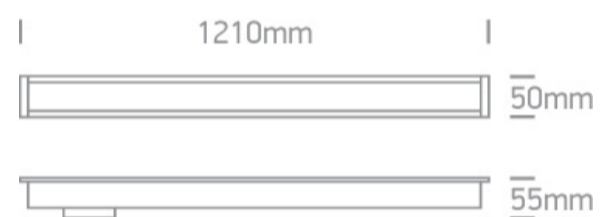

New 2020 Edition 3>Office & Kitchen

38145AR/W/C

40W UGR19 Recessed linear with diffuser, ideal for offices.
Complete with 1000mA driver , 6pcs fixing clips, 4pcs connectors & 2pcs end cups. .

Complies with standard EN60598-1 and any other specific standards.

Downloads

Dimensions

Gallery

Physical Specification

Item Group	New 2020 Edition 3
Family	Office & Kitchen
Order Code	38145AR/W/C
Colour	White
Material	Aluminium
Diffuser Material	PC
Shape	Rectangular

Length	1210mm
Width	50mm
Height	55mm
Cutout Hole Width	1200mm
Cutout Hole Length	37mm
Recessed Ceiling	Yes
Depth Required	80mm
Indoor	Yes
Adjustable	No

Illumination Data

Colour Temperature	4000K
Lumen Output	3800lm
Light Efficiency	95lm/W
CRI	80
Illumination Diagram	
UGR	19

Packing Info

Pcs/Carton	12
Barcode	5291889064176
HS Code	9405409900

Certification & Warranty