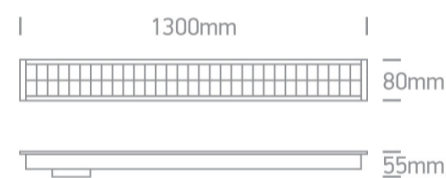

New 2020 Edition 2>Office & Kitchen

38150BR/W/W

40W UGR17 Recessed linear with diffuser, ideal for offices.

Complete with 1000mA driver , 4pcs fixing clips, 4pcs connectors & 2pcs end cups.

Can be connected in line

Complies with standard EN60598-1 and any other specific standards.

Downloads

Dimensions

Gallery

Physical Specification

Item Group

New 2020 Edition 2

Family

Plastic

Shape

Rectangular

Length	1300mm
Width	80mm
Height	55mm
Cutout Hole Width	1280mm
Cutout Hole Length	68mm
Recessed Ceiling	Yes
Depth Required	80mm
Indoor	Yes
Adjustable	No

Electrical Characteristics

Illumination Data

Colour Temperature	3000K
Lumen Output	4000lm
Light Efficiency	100lm/W
CRI	80
Beam Angle	34°
Illumination Diagram	
Dark Light	Yes
UGR	17

Packing Info

Pcs/Carton

12

Barcode

5291889063827

HS Code