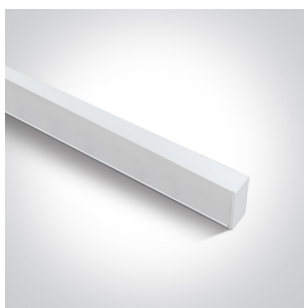

Related items

38150E/W

Physical Specification

Item Group	12 Office & Kitchen
Family	LED Linear Profiles
Order Code	38150BU/W/W
Colour	White
Material	Aluminium
Shape	Rectangular
Length	1300mm
Width	70mm
Height	35mm
Suspended Ceiling	Yes
Indoor	Yes
Adjustable	No

Electrical Characteristics

Gear	Built In
Fitting + Driver	
Input Voltage	220-240V
50 Hz	Yes
60 Hz	Yes
Safety Class	
Power(Watts)	40W/20W
IP Rating	IP20
Light Source	LED built in