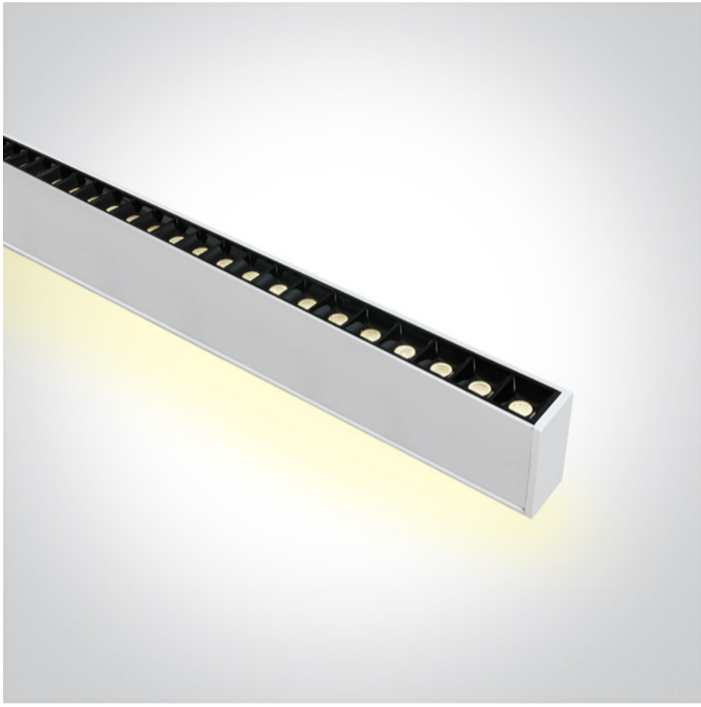

12 Office & Kitchen > LED Linear Profiles

38150BU/W/W

40W UGR17 Linear system with with 48 LED spots and 20W uplight for suspended installation, ideal for offices.

Complete with 1000mA + 500mA drivers

Complies with standard EN60598-1 and any other specific standards.

Downloads

Dimensions

Gallery

Accessories

050170

050170C/W

Related items

38150E/W

Physical Specification

Item Group	12 Office & Kitchen
Family	LED Linear Profiles
Order Code	38150BU/W/W
Colour	White
Material	Aluminium
Shape	Rectangular
Length	1300mm
Width	70mm
Height	35mm
Suspended Ceiling	Yes
Indoor	Yes
Adjustable	No