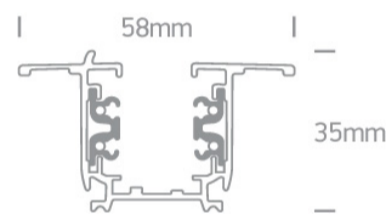

New 2020 Edition 3>Tracks

40003R/W

3-Phase 16A recessed track for commercial applications.

Complies with standard EN60598-1 and any other specific standards.

Downloads

Dimensions

Accessories

41034R

Physical Specification

Item Group

New 2020 Edition 3

Family

Tracks

Order Code

40003R/W

Colour

White

Material

Aluminium

Shape

Rectangular

Length	3000mm
Width	58mm
Height	35mm
Cutout Hole Width	40mm
Cutout Hole Length	3000mm
Recessed Ceiling	Yes
Depth Required	35mm
Indoor	Yes
Adjustable	No

Packing Info