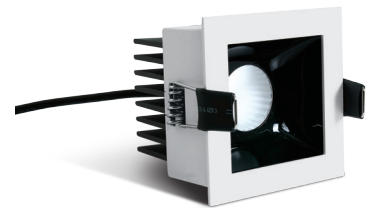

ecolight

6,5W COB LED Recessed Spot (3000K)

Product Description

Recessed spot with COB LED. Ideal for shops and hotels

Requires 350mA constant current driver.

Complies with standard EN60598-1 and any other specific standards.

Dimensions

Order Code	Lampholder	Finish
50107B/W/W	LED	White

Technical Data

Watts: 6,5W
Input Current: 350mA
LED brand: CITIZEN COB
Number of LEDs: 1 LED
Colour Temperature: 3000K
Lumen: 550lm
Beam angle: 36°
Light Efficiency: 84lm/W

CRI: 90
Dimmable: Yes
IP rate: IP20
Construction: Aluminium + Steel
Warranty: 2 years