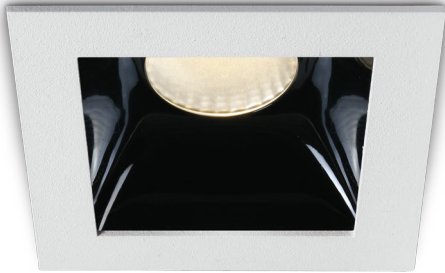

ecolight

6,5W COB LED Recessed Spot (3000K)

Product Description

Recessed spot with COB LED. Ideal for shops and hotels

Requires 350mA constant current driver.

Complies with standard EN60598-1 and any other specific standards.

Dimensions

Order Code	Lampholder	Finish
50107B/W/W	LED	White

Technical Data

Watts: 6,5W
Input Current: 350mA
LED brand: CITIZEN COB
Number of LEDs: 1 LED
Colour Temperature: 3000K
Lumen: 550lm
Beam angle: 36°
Light Efficiency: 84lm/W

CRI: 90
Dimmable: Yes
IP rate: IP20
Construction: Aluminium + Steel
Warranty: 2 years