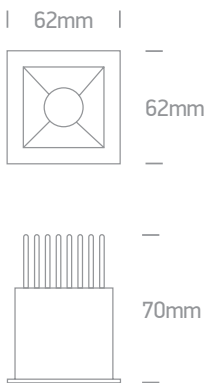

ecolight

6,5W COB LED Recessed Spot (3000K)

Product Description

Recessed spot with COB LED. Ideal for shops and hotels

Requires 350mA constant current driver.

Complies with standard EN60598-1 and any other specific standards.

Dimensions

Order Code	Lampholder	Finish
50107B/W/W	LED	White

Technical Data

Watts: 6,5W
Input Current: 350mA
LED brand: CITIZEN COB
Number of LEDs: 1 LED
Colour Temperature: 3000K
Lumen: 550lm
Beam angle: 36°
Light Efficiency: 84lm/W