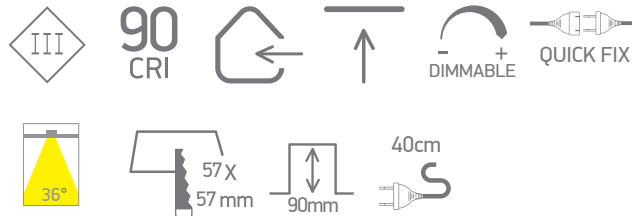

ecolight

6,5W COB LED Recessed Spot (3000K)

Product Description

Recessed spot with COB LED. Ideal for shops and hotels

Requires 350mA constant current driver.

Complies with standard EN60598-1 and any other specific standards.

Dimensions

Order Code	Lampholder	Finish
50107B/W/W	LED	White

Technical Data

Watts: 6,5W
Input Current: 350mA
LED brand: CITIZEN COB
Number of LEDs: 1 LED
Colour Temperature: 3000K
Lumen: 550lm
Beam angle: 36°
Light Efficiency: 84lm/W

CRI: 90
Dimmable: Yes
IP rate: IP20
Construction: Aluminium + Steel
Warranty: 2 years