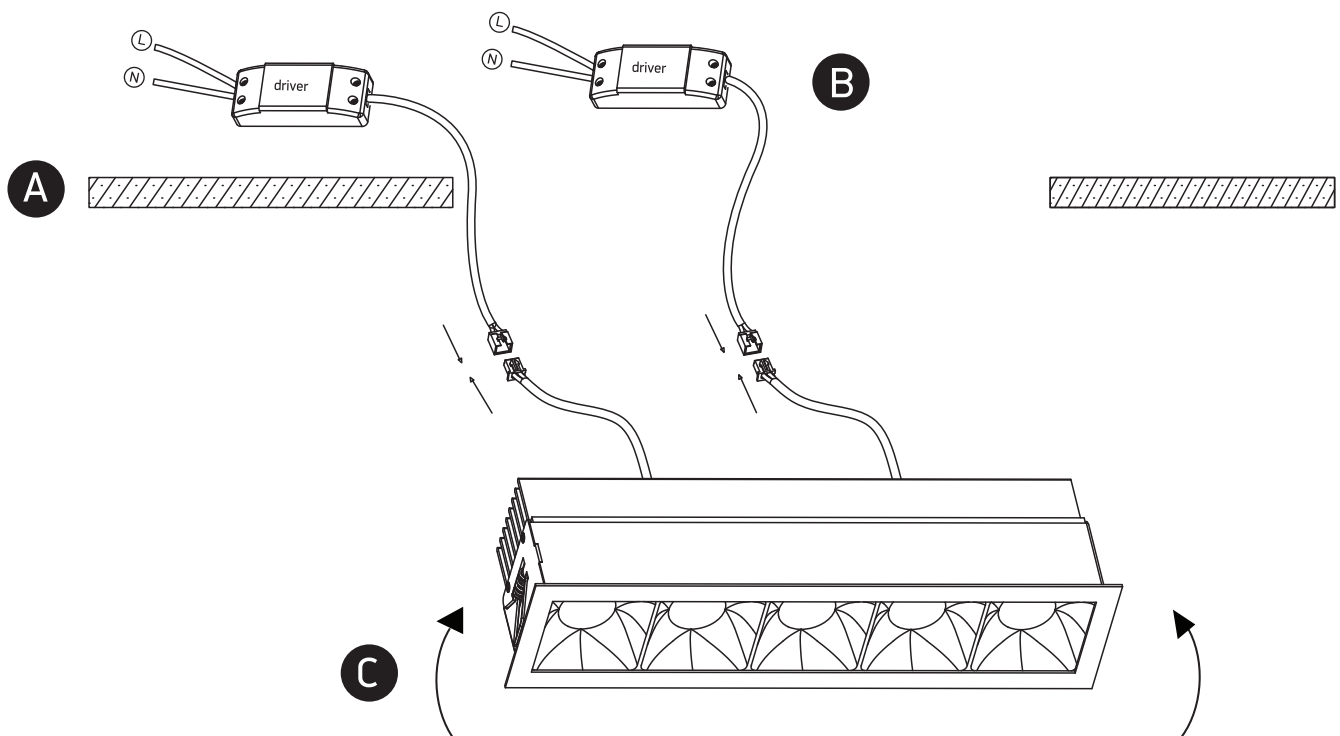

INSTALLATION MANUAL

50507B

ecolight

90 CRI

350mA | COB LED | 5x6,5W | IP20 | Aluminium + steel
Requires 350mA drivers.

one
LIGHT

Warnings:

1. Make sure that the product is installed properly before connecting to electricity.
2. Do not cover the fitting.
3. Maintenance and installation should only be carried out by a professional electrician.