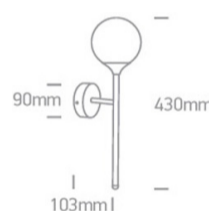

New 2020 Edition 3>Decorative

60116/BBS

9W G9 Decorative wall light.

Complies with standard EN60598-1 and any other specific standards.

Downloads

Dimensions

Related items

7106ALG/C

Colour

Brushed Brass

Material

Steel

Shape

Rectangular

Length

103mm

Width	90mm
Height	430mm
Surface Wall	Yes
Indoor	Yes
Adjustable	No

Electrical Characteristics

Gear	No
------	----

Fitting + Driver

Input Voltage	100-240V
50 Hz	Yes
60 Hz	Yes
Safety Class	
Power(Watts)	9W
IP Rating	IP20
Light Source	Replaceable lamp
Lamp Holder	G9
Number of Lamps	1
Dimmable	N/A
F Mark	