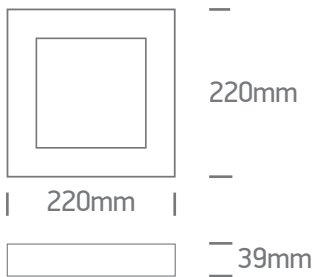

Product Description

22W LED slim plafo light, IP40, suitable for residential and commercial application.

Supplied with non-dimmable LED driver.

Complies with standard EN60598-1 and any other specific standards.

Dimensions

Order Code	Lampholder	Finish
62122F/W/W	LED	White
62122F/G/C	LED	Grey

Technical Data

Watts: 22W
LED brand: EPISTAR SMD 3528
Number of LEDs: 152 LEDs
Colour Temperature: 3000K/4000K
Lumen: 1490lm@3000K
1656@4000K
Beam angle: 110°
Light Efficiency: 68lm/W@3000K
75lm/W@4000K