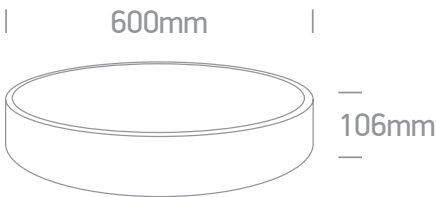

### Product Description

50W LED slim plafo light, IP20, suitable for residential and commercial application.

Supplied with non-dimmable LED driver.

Complies with standard EN60598-1 and any other specific standards.

### Dimensions

Order Code	Lampholder	Finish
62150D/W/C	LED	White

### Technical Data

**Watts:** 50W  
**LED brand:** EPISTAR SMD 5630  
**Number of LEDs:** 100 LEDs  
**Colour Temperature:** 4000K  
**Lumen:** 3150lm  
**Beam angle:** 120°  
**Light Efficiency:** 63lm/W