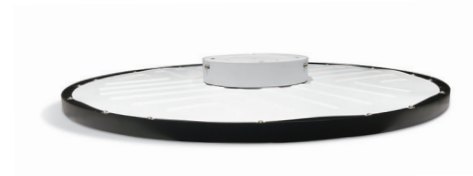

## 60W LED plafo (3000K)

### Product Description

60W LED decorative plafo light, IP20, suitable for residential and commercial application.

Supplied with non-dimmable LED driver.

Complies with standard EN60598-1 and any other specific standards.

### Dimensions

Order Code	Lampholder	Finish
62160FB/W/W	LED	White
62160FB/W/C	LED	White
62160FB/B/C	LED	Black