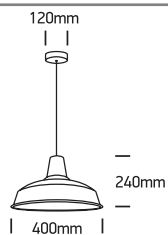

INSTALLATION MANUAL

63020

100-240V | E27 | 20W | IP20 | Aluminium

one
LIGHT

Warnings:

1. Fix the base on the ceiling.
2. Make sure that the product is installed properly before connecting to electricity.
3. Connect the AC power cable to the driver's cable as shown in the above diagram.
4. Do not cover the fitting.
5. Maintenance and installation should only be carried out by a professional electrician.