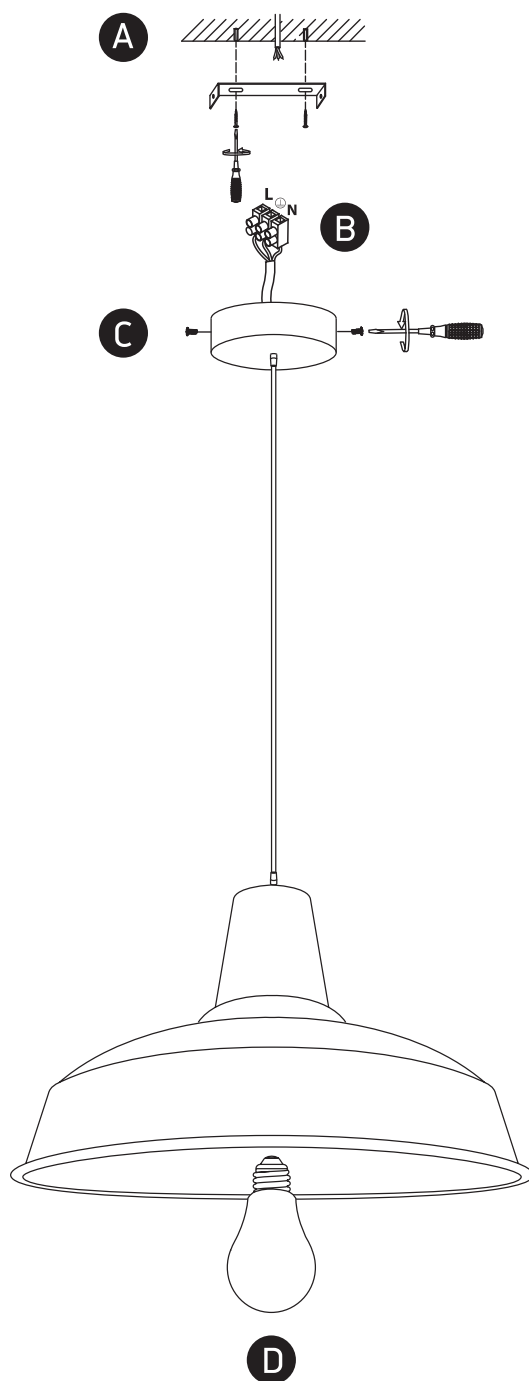

INSTALLATION MANUAL

63020

100-240V | E27 | 20W | IP20 | Aluminium

one
LIGHT

Warnings:

1. Fix the base on the ceiling.
2. Make sure that the product is installed properly before connecting to electricity.
3. Connect the AC power cable to the driver's cable as shown in the above diagram.
4. Do not cover the fitting.
5. Maintenance and installation should only be carried out by a professional electrician.