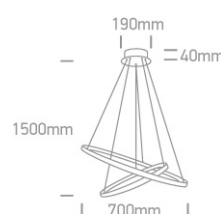

New 2020 Edition 3>Decorative

63054B/B

40W LED Decorative Pendant.

Complete with 24V driver.

Complies with standard EN60598-1 and any other specific standards.

Downloads

Dimensions

Physical Specification

Item Group	New 2020 Edition 3
Family	Decorative
Order Code	63054B/B
Colour	Black
Material	Aluminium + Steel
Diffuser Material	Crystal
Shape	Circular
Height	1500mm
Diameter	700mm
Suspended Ceiling	Yes
Indoor	Yes
Adjustable	No