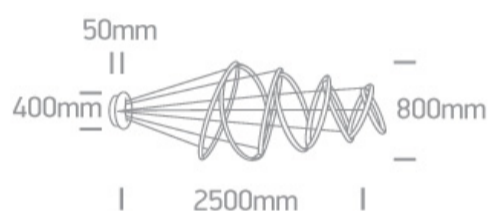

New 2020 Edition 3>Decorative

63054C/B

170W LED Decorative Pendant.

Complete with 24V driver.

Complies with standard EN60598-1 and any other specific standards.

Downloads

Dimensions

Physical Specification

Item Group	New 2020 Edition 3
Family	Decorative
Order Code	63054C/B
Colour	Black
Material	Aluminium + Steel
Diffuser Material	Crystal
Shape	Circular
Height	2500mm
Diameter	800mm
Suspended Ceiling	Yes
Indoor	Yes
Adjustable	No