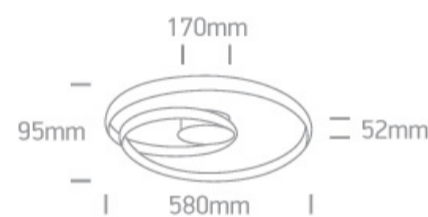

New 2020 Edition 3>Decorative

63066/W

30W LED Decorative ceiling light.

Complete with 24V driver.

Complies with standard EN60598-1 and any other specific standards.

Downloads

Dimensions

Physical Specification

Item Group	New 2020 Edition 3
Family	Decorative
Order Code	63066/W
Colour	White
Material	Aluminium + Steel
Shape	Circular
Height	95mm
Diameter	580mm
Surface Ceiling	Yes
Indoor	Yes
Adjustable	No

Gear

Built In