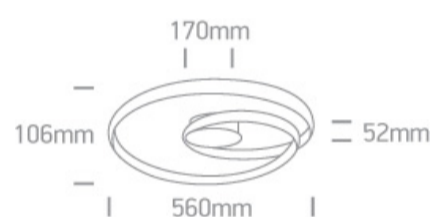

New 2020 Edition 3>Decorative

63068/BS

30W LED Decorative ceiling light.

Complete with 24V driver.

Complies with standard EN60598-1 and any other specific standards.

Downloads

Dimensions

Physical Specification

Item Group	New 2020 Edition 3
Family	Decorative
Order Code	63068/BS
Colour	Brass
Material	Aluminium + Steel
Diffuser Material	Acrylic
Shape	Circular
Height	106mm
Diameter	560mm
Surface Ceiling	Yes
Indoor	Yes
Adjustable	No