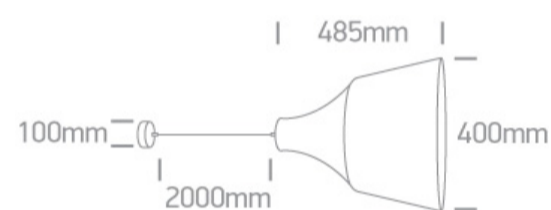

## 63072A/B

20W E27 pendant with shade.

Complies with standard EN60598-1 and any other specific standards.

### Dimensions

### Physical Specification

Item Group	New 2020 Edition 3
Family	Pendants
Order Code	63072A/B
Colour	Black
Material	Aluminium
Shape	Circular
Height	485mm
Diameter	400mm
Suspended Ceiling	Yes
Indoor	Yes
Adjustable	No