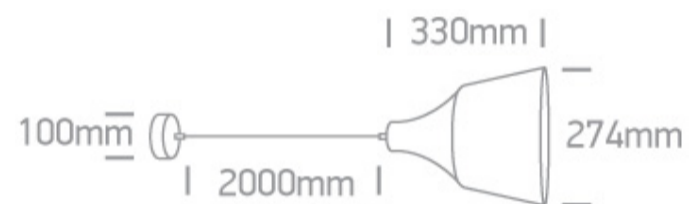

## 63072/B

20W E27 pendant with shade.

Complies with standard EN60598-1 and any other specific standards.

### Dimensions

### Physical Specification

Item Group	New 2020 Edition 3
Family	Pendants
Order Code	63072/B
Colour	Black
Material	Aluminium
Shape	Circular
Height	330mm
Diameter	274mm
Suspended Ceiling	Yes
Indoor	Yes
Adjustable	No