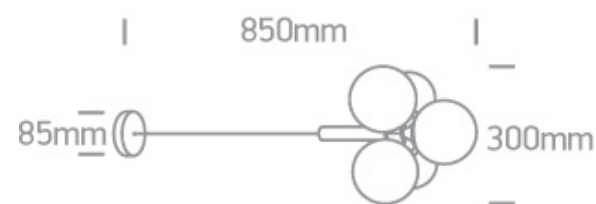

New 2020 Edition 3>Decorative

63116A/BBS

5x9W G9 Decorative pendant.

Complies with standard EN60598-1 and any other specific standards.

Downloads

Dimensions

Related items

7106ALG/C

Colour

Brushed Brass

Material

Steel

Shape

Circular

Height

850mm

Diameter	300mm
Suspended Ceiling	Yes
Indoor	Yes
Adjustable	No

Electrical Characteristics

Gear	No
------	----

Fitting + Driver

Input Voltage	100-240V
50 Hz	Yes
60 Hz	Yes
Safety Class	
Power(Watts)	5x9W
IP Rating	IP20
Light Source	Replaceable lamp
Lamp Holder	G9
Number of Lamps	5
Dimmable	N/A
F Mark	