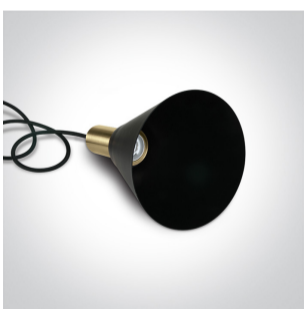

New 2020 Edition 3>Pendants

63122/BBS

10W E27 pendant.

Complies with standard EN60598-1 and any other specific standards.

Downloads

Dimensions

Gallery

Physical Specification

Item Group	New 2020 Edition 3
Family	Pendants
Order Code	63122/BBS
Colour	Brushed Brass
Material	Aluminium
Shape	Circular
Height	228mm

Diameter	153mm
Suspended Ceiling	Yes
Indoor	Yes
Adjustable	No

Electrical Characteristics

Yes

switch to
one light!