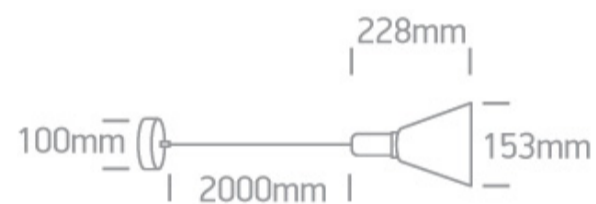

New 2020 Edition 3>Pendants

63122/BBS

10W E27 pendant.

Complies with standard EN60598-1 and any other specific standards.

Downloads

Dimensions

Gallery

Physical Specification

Item Group	New 2020 Edition 3
Family	Pendants
Order Code	63122/BBS
Colour	Brushed Brass
Material	Aluminium
Shape	Circular
Height	228mm

Diameter	153mm
Suspended Ceiling	Yes
Indoor	Yes
Adjustable	No

Electrical Characteristics