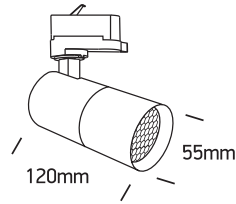

INSTALLATION MANUAL

65522T

10W | 100-240V | MR16 | GU10 | IP20 | Aluminium | Adjustable

one
LIGHT

Warnings:

1. Make sure that the product is installed properly before connecting to electricity.
2. Do not cover the fitting.
3. Maintenance and installation should only be carried out by a professional electrician.