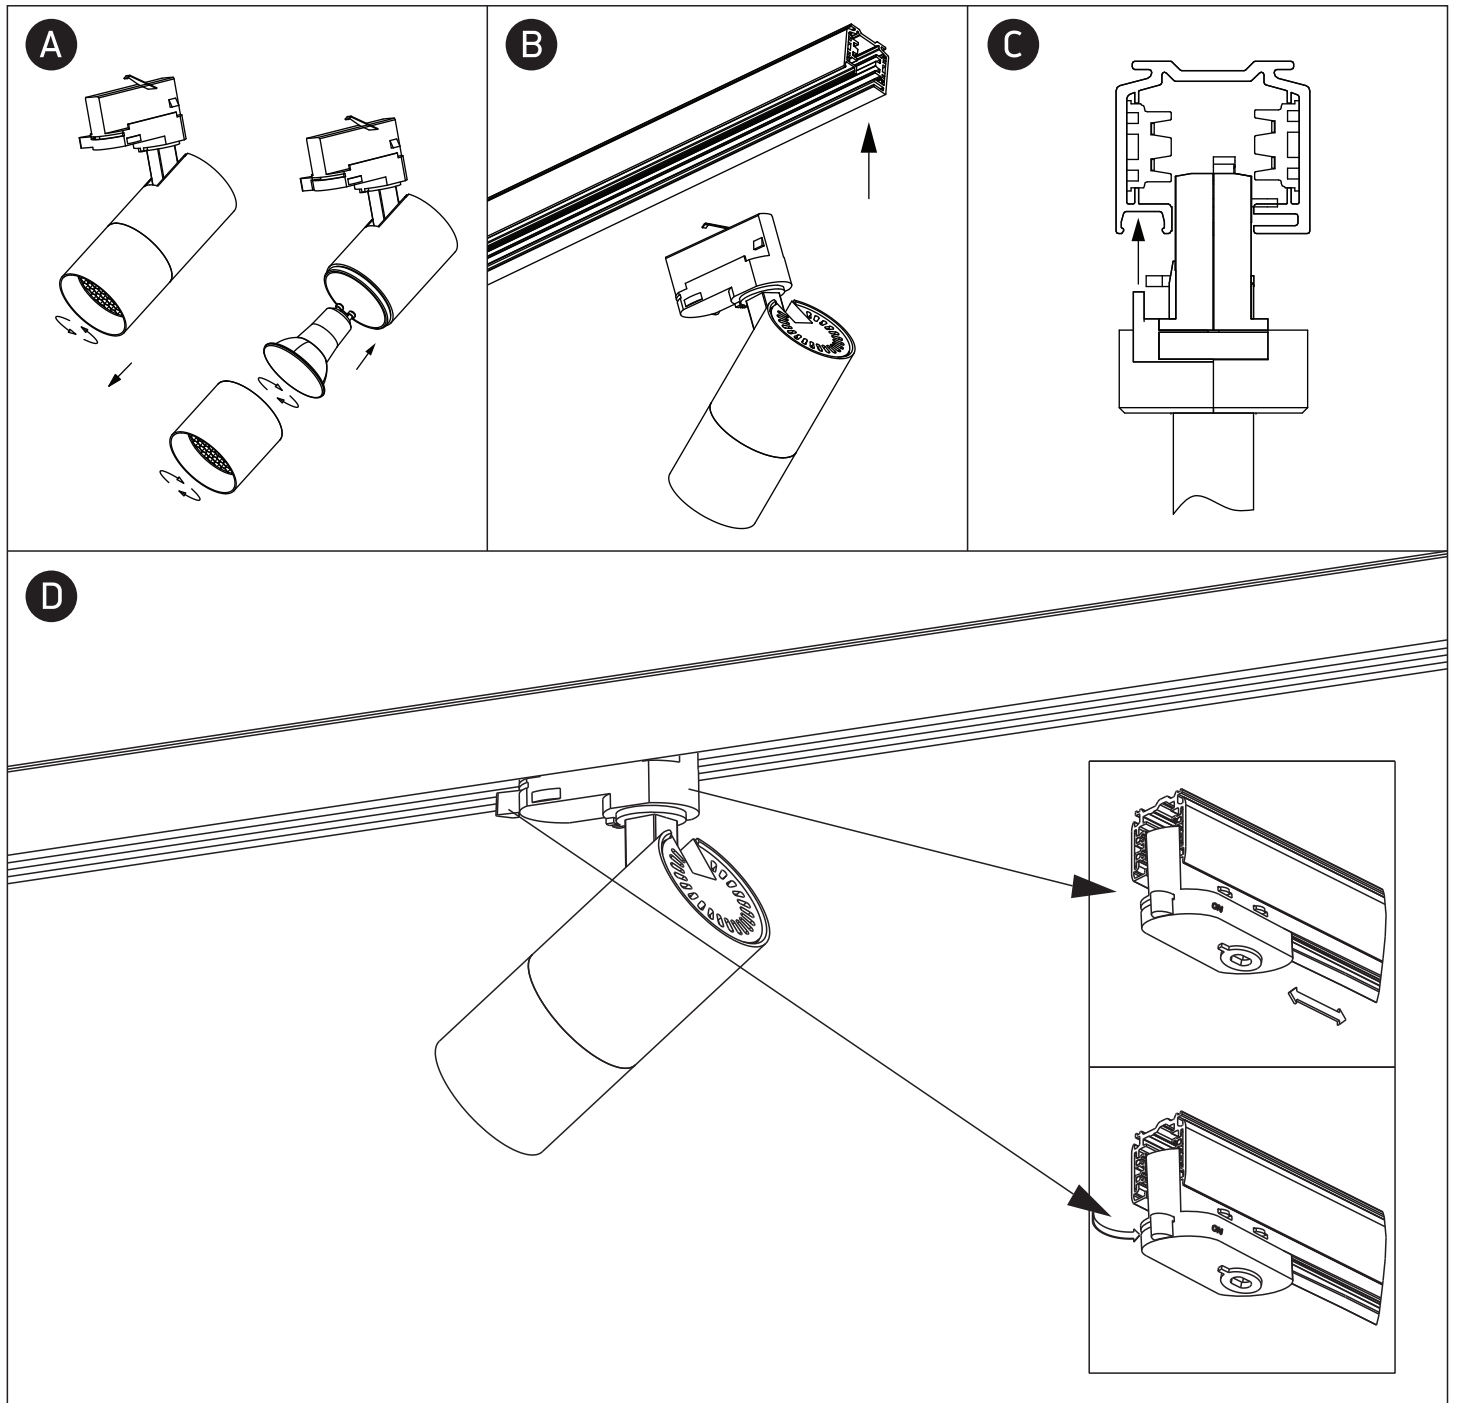

INSTALLATION MANUAL

65522T

10W | 100-240V | MR16 | GU10 | IP20 | Aluminium | Adjustable

one
LIGHT

Warnings:

1. Make sure that the product is installed properly before connecting to electricity.
2. Do not cover the fitting.
3. Maintenance and installation should only be carried out by a professional electrician.