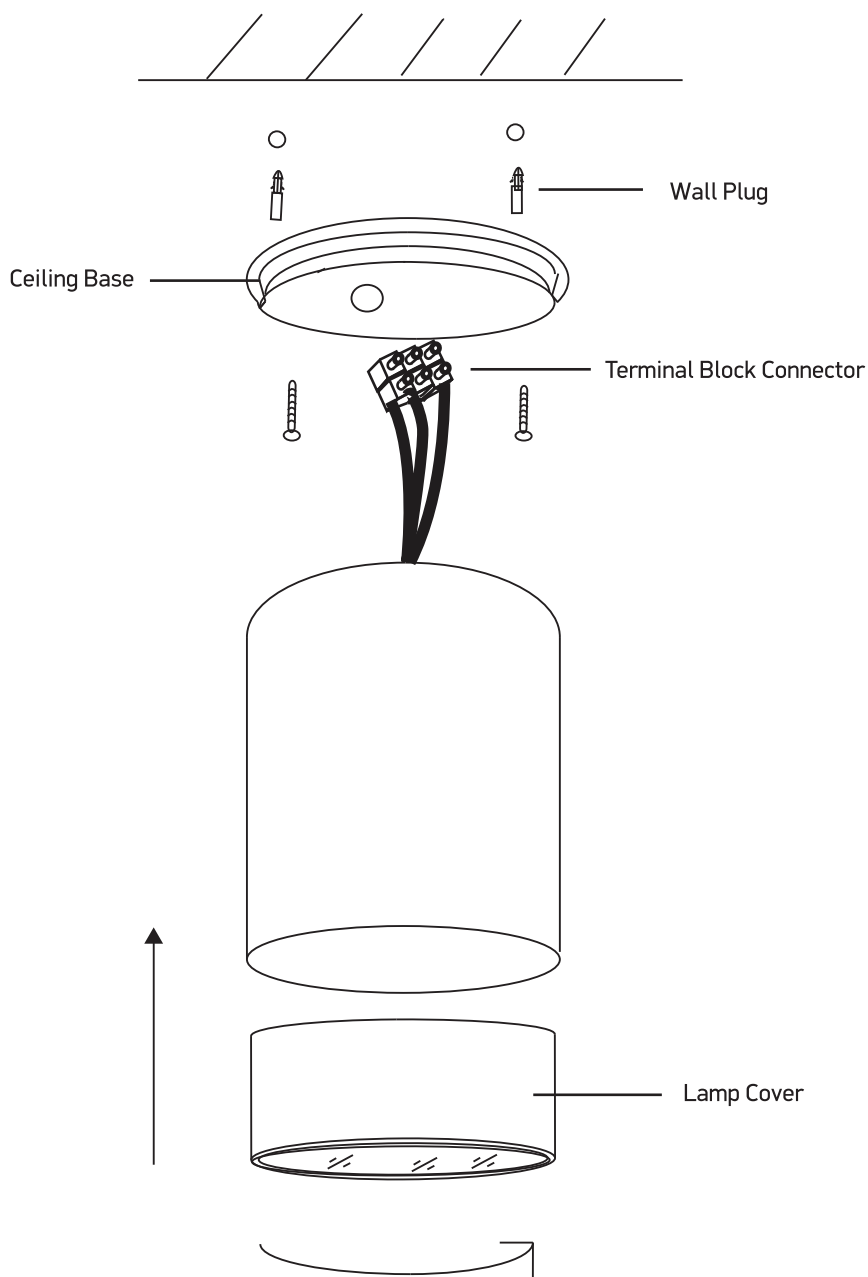

# INSTALLATION MANUAL

67130C

65mm

—

95mm

—

one  
LIGHT

100-240V | MR16 | GU10 | 35W | IP54 | Die cast

## Warnings:

1. Make sure that the product is installed properly before connecting to electricity.
2. Do not cover the fitting.
3. Maintenance and installation should only be carried out by a professional electrician.