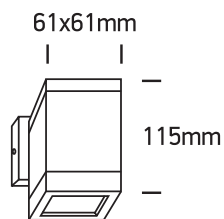

INSTALLATION MANUAL

67130F

100-240V | MR16 | GU10 | 35W | IP54 | Die cast

Warnings:

1. Make sure that the product is installed properly before connecting to electricity.
2. Do not cover the fitting.
3. Maintenance and installation should only be carried out by a professional electrician.