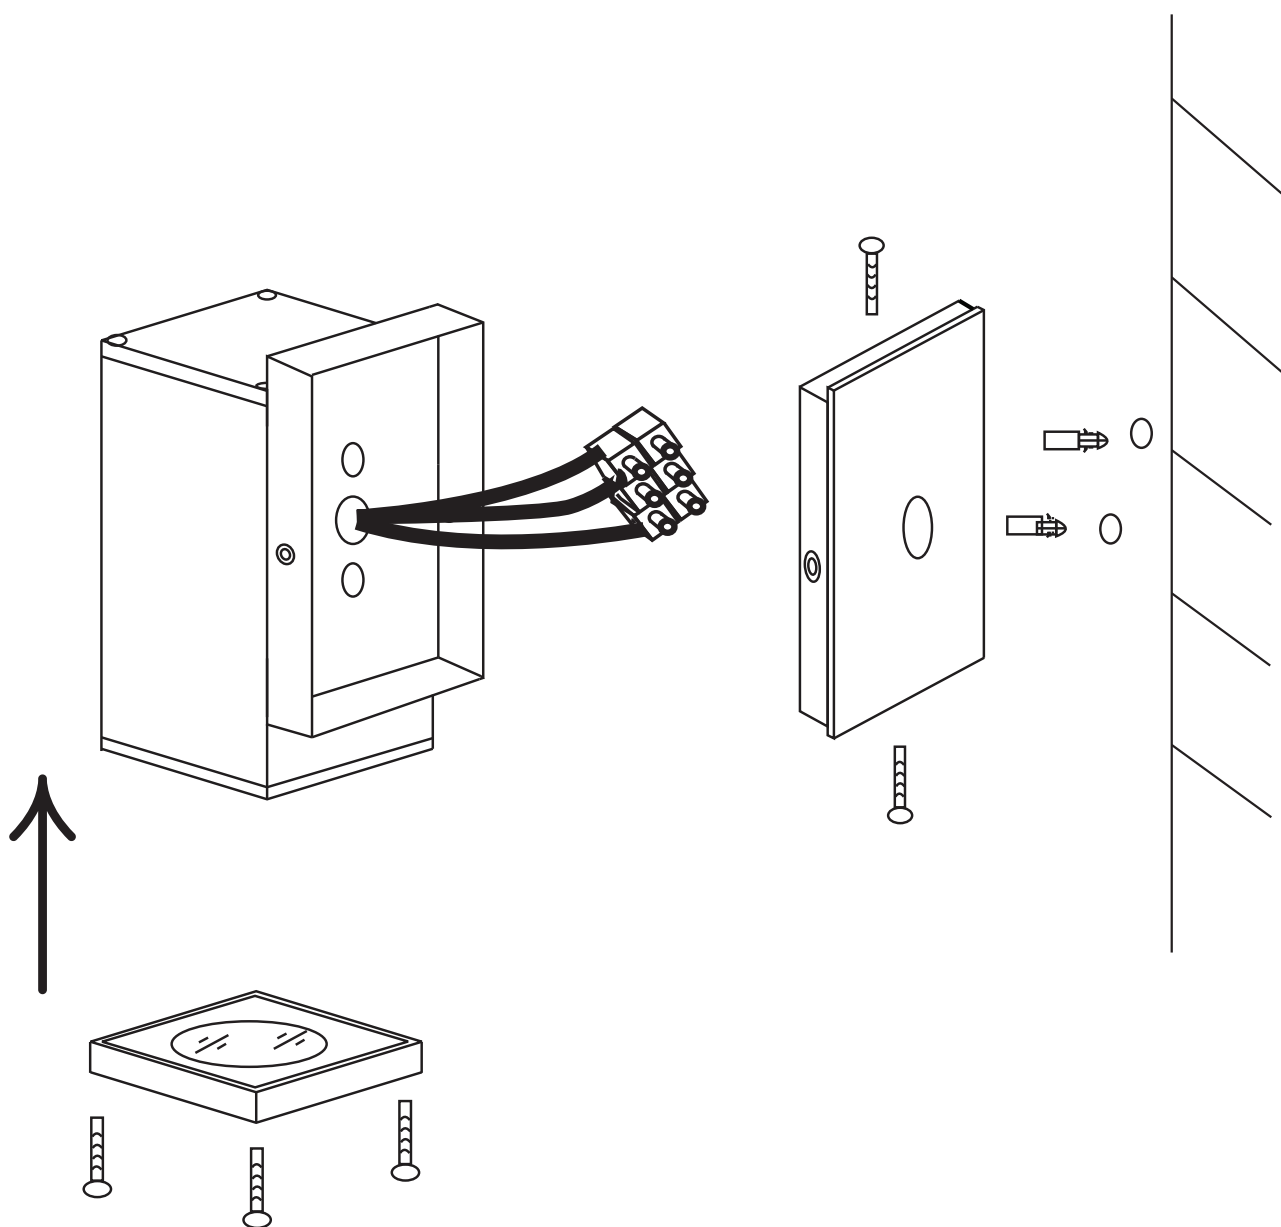

INSTALLATION MANUAL

67130F

100-240V | MR16 | GU10 | 35W | IP54 | Die cast

Warnings:

1. Make sure that the product is installed properly before connecting to electricity.
2. Do not cover the fitting.
3. Maintenance and installation should only be carried out by a professional electrician.