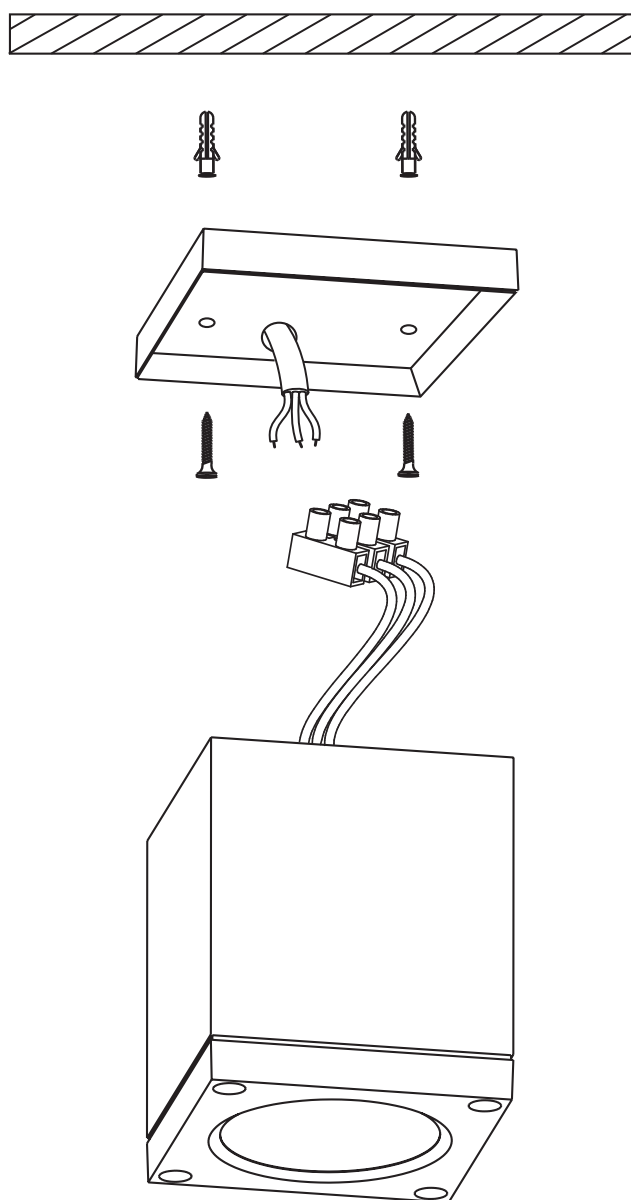

INSTALLATION MANUAL

67138D

ecolight

100-240V | 6W | IP54 | Die cast
Complete with driver.

one
LIGHT

Warnings:

1. Make sure that the product is installed properly before connecting to electricity.
2. Do not cover the fitting.
3. Maintenance and installation should only be carried out by a professional electrician.