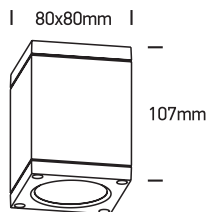

INSTALLATION MANUAL

67138D

ecolight

100-240V | 6W | IP54 | Die cast
Complete with driver.

one
LIGHT

Warnings:

1. Make sure that the product is installed properly before connecting to electricity.
2. Do not cover the fitting.
3. Maintenance and installation should only be carried out by a professional electrician.