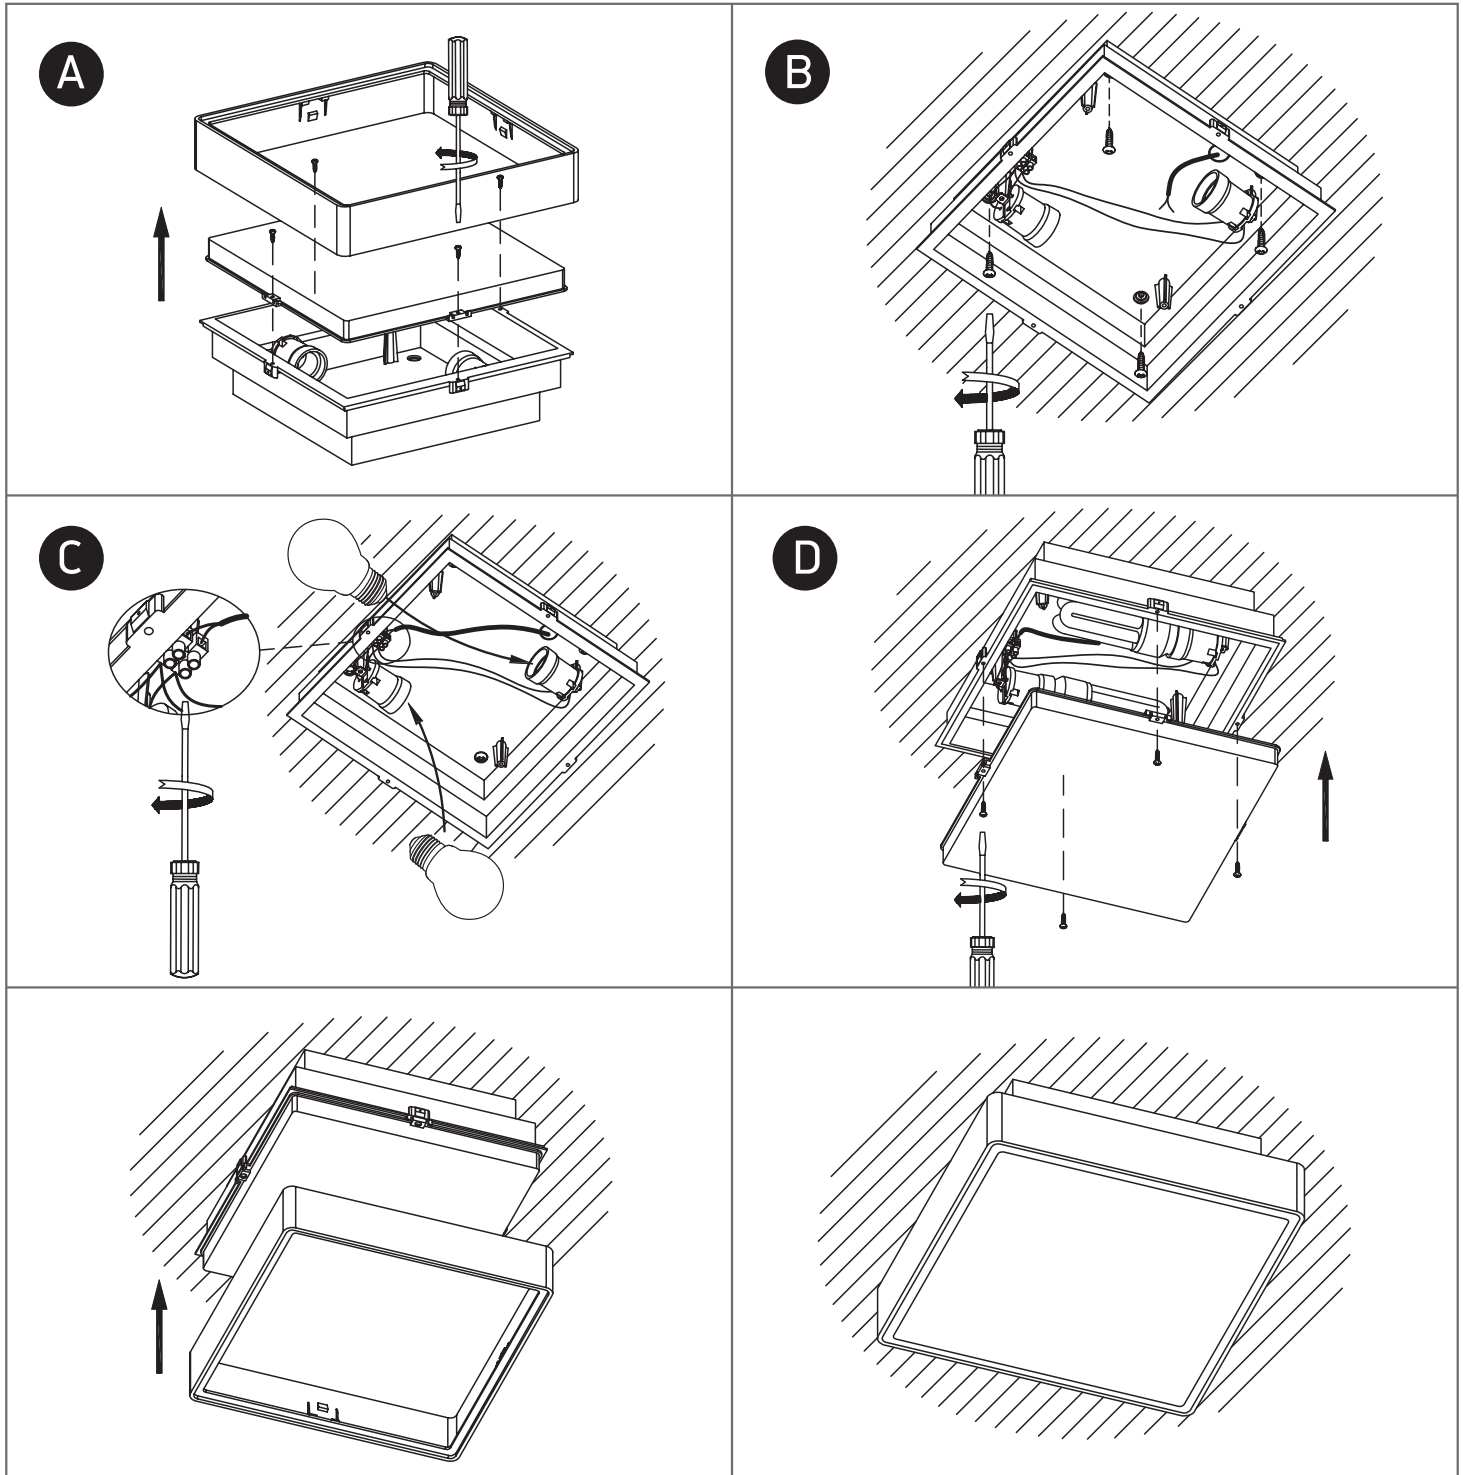

INSTALLATION MANUAL

67282EA

100-240V | E27 | 2x12W | IP65 | ABS+PC

Warnings:

1. Make sure that the product is installed properly before connecting to electricity.
2. Do not cover the fitting.
3. Maintenance and installation should only be carried out by a professional electrician.