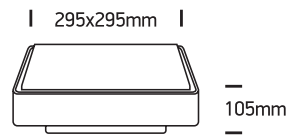

INSTALLATION MANUAL

67282EA

100-240V | E27 | 2x12W | IP65 | ABS+PC

Warnings:

1. Make sure that the product is installed properly before connecting to electricity.
2. Do not cover the fitting.
3. Maintenance and installation should only be carried out by a professional electrician.