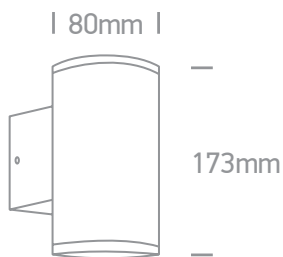

67400B

Product Description

IP54 2x35W GU10 Outdoor Wall Light.

Complies with standard EN60598-1 and any other specific standards.

Dimensions

Order Code	Lampholder	Finish
67400B/W	GU10	White
67400B/G	GU10	Grey
67400B/AN	GU10	Anthracite

Technical Data

Input Voltage: 100-240V
Input Frequency: 50/60Hz
Watts: 2x35W
Number of lamps: 2
IP rate: IP54

Construction: Die Cast
Diffuser: Clear Glass
Dimmable: Depending on lamps
Warranty: 2 years