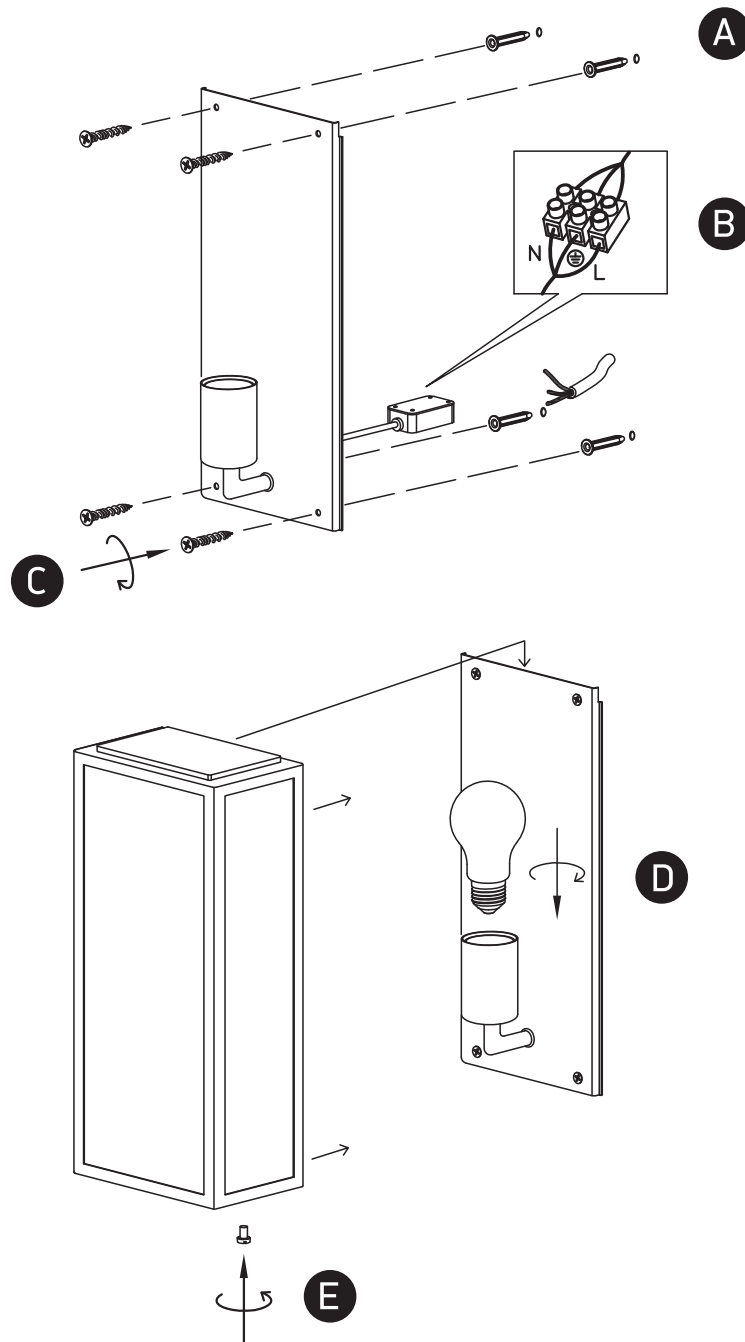

# INSTALLATION MANUAL

67406, 67406A

100-240V | E27 | 40W | IP43 | Stainless steel 201 + glass

67406

67406A