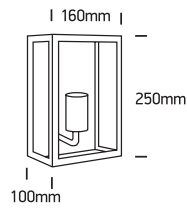

# INSTALLATION MANUAL

67406, 67406A

100-240V | E27 | 40W | IP43 | Stainless steel 201 + glass

67406

67406A