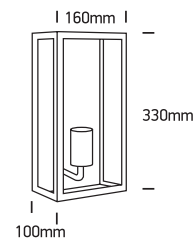

# INSTALLATION MANUAL

67406, 67406A

100-240V | E27 | 40W | IP43 | Stainless steel 201 + glass

67406

67406A