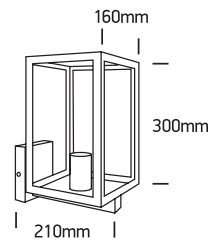

INSTALLATION MANUAL

67406C

100-240V | E27 | 40W | IP43 | Stainless steel 201 + glass

one
LIGHT

Warnings:

1. Make sure that the product is installed properly before connecting to electricity.
2. Do not cover the fitting.
3. Maintenance and installation should only be carried out by a professional electrician.