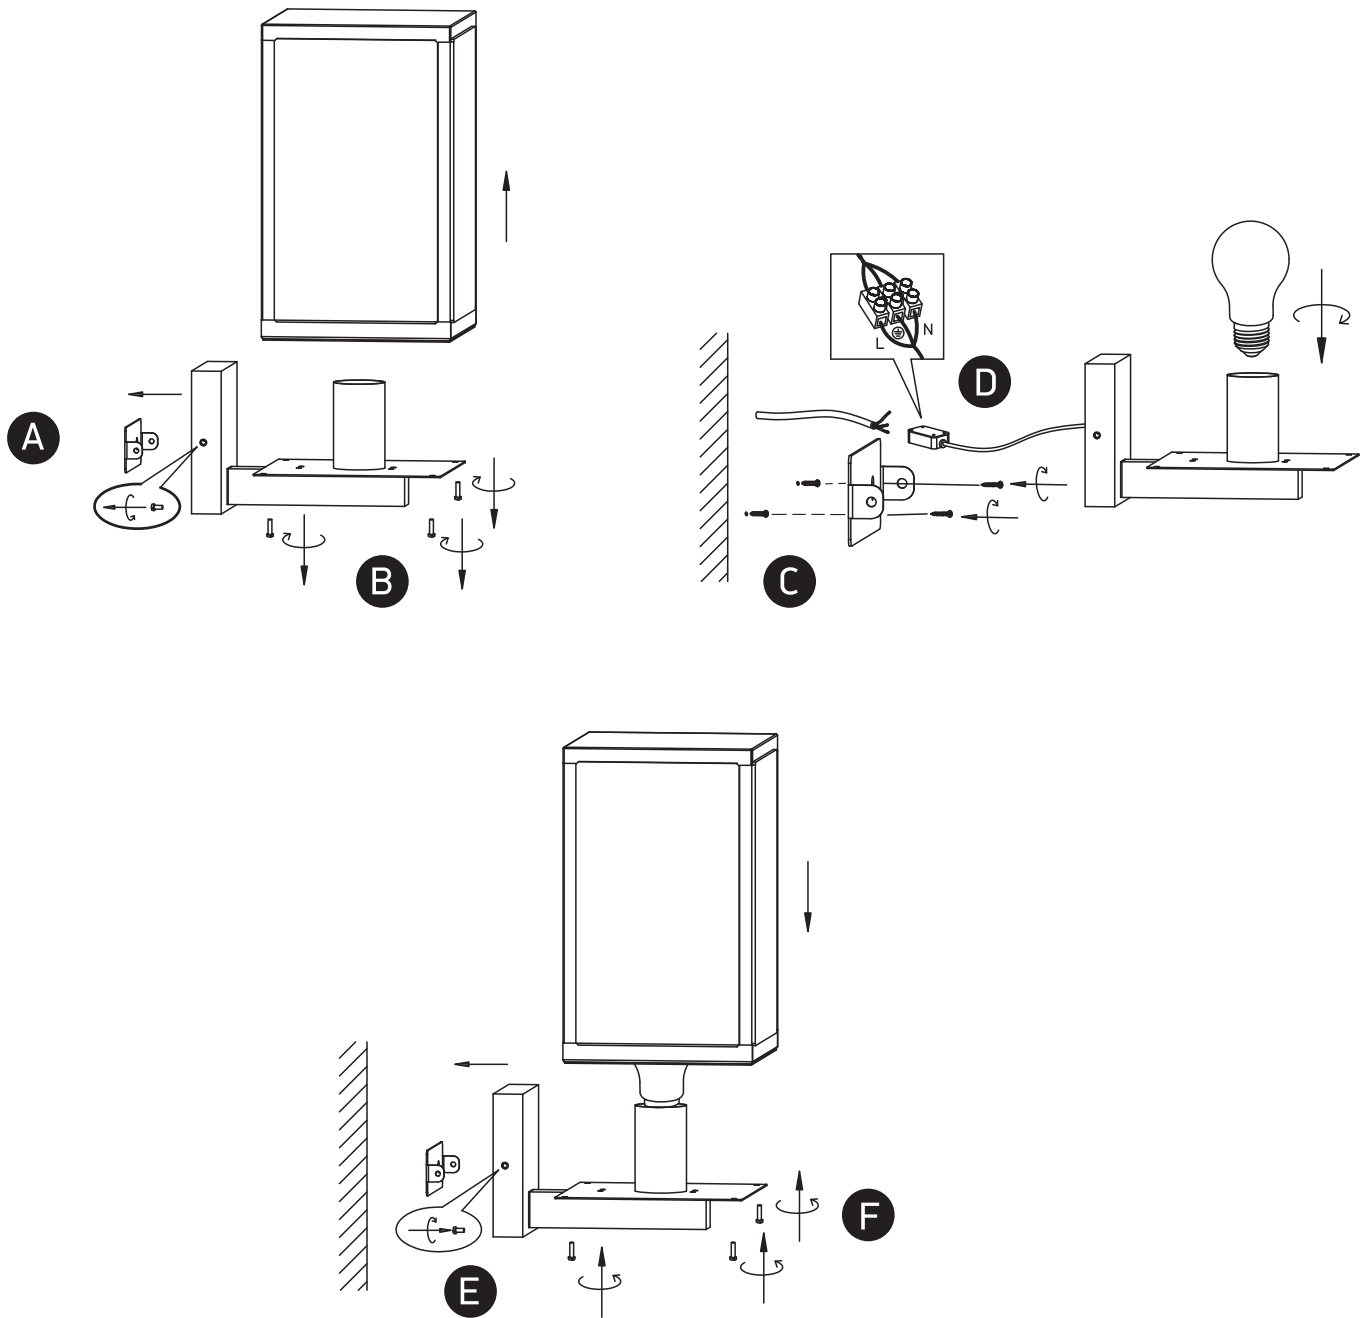

INSTALLATION MANUAL

67406C

100-240V | E27 | 40W | IP43 | Stainless steel 201 + glass

one
LIGHT

Warnings:

1. Make sure that the product is installed properly before connecting to electricity.
2. Do not cover the fitting.
3. Maintenance and installation should only be carried out by a professional electrician.