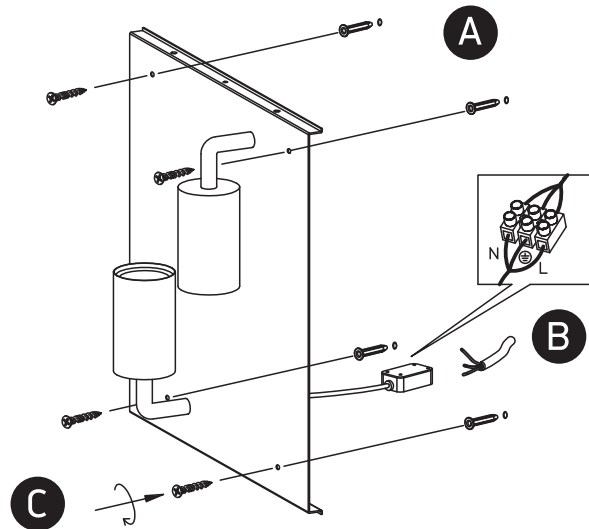

INSTALLATION MANUAL

67406D

100-240V | E27 | 2x40W | IP43 | Stainless steel 201 + glass

one
LIGHT

Warnings:

1. Make sure that the product is installed properly before connecting to electricity.
2. Do not cover the fitting.
3. Maintenance and installation should only be carried out by a professional electrician.