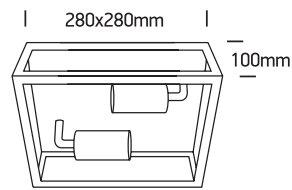

INSTALLATION MANUAL

67406D

100-240V | E27 | 2x40W | IP43 | Stainless steel 201 + glass

one
LIGHT

Warnings:

1. Make sure that the product is installed properly before connecting to electricity.
2. Do not cover the fitting.
3. Maintenance and installation should only be carried out by a professional electrician.