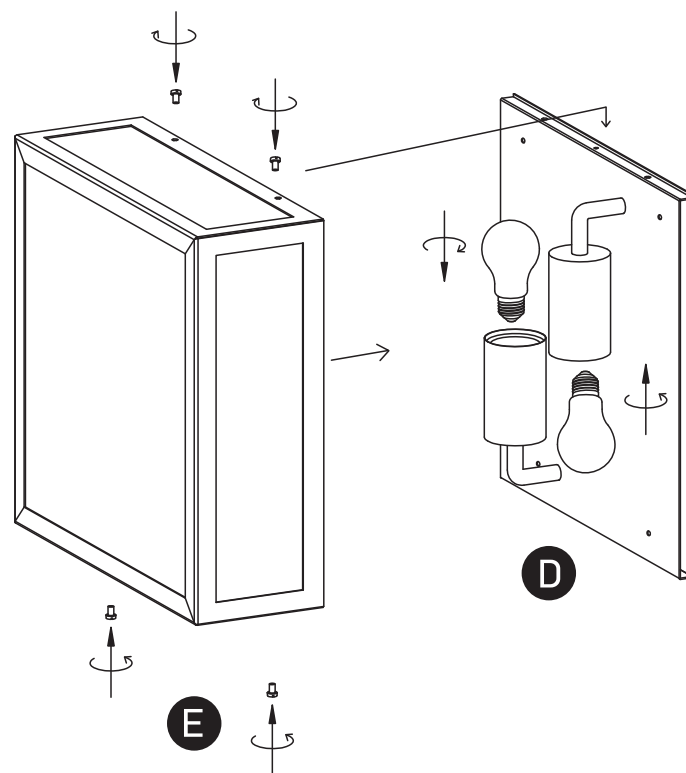

INSTALLATION MANUAL

67406D

100-240V | E27 | 2x40W | IP43 | Stainless steel 201 + glass

one
LIGHT

Warnings:

1. Make sure that the product is installed properly before connecting to electricity.
2. Do not cover the fitting.
3. Maintenance and installation should only be carried out by a professional electrician.