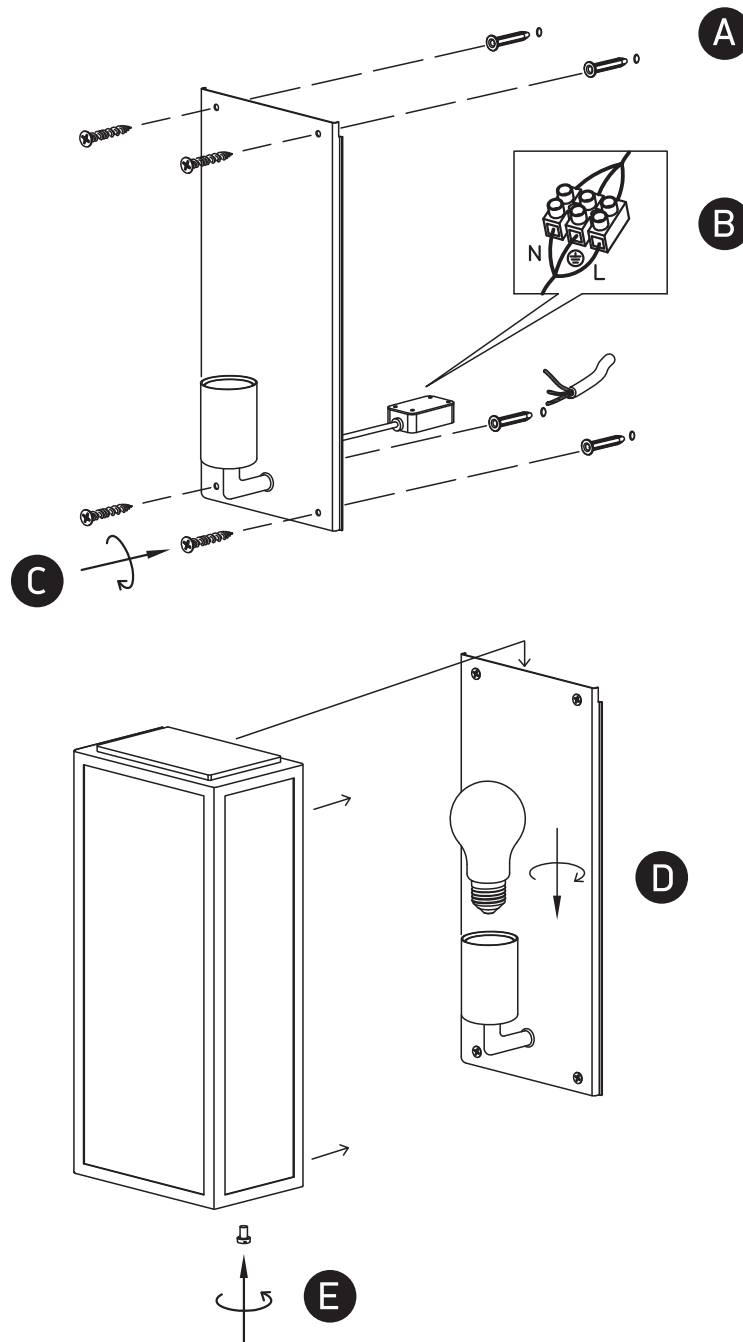

# INSTALLATION MANUAL

67406, 67406A

100-240V | E27 | 40W | IP43 | Stainless steel 201 + glass

67406

67406A