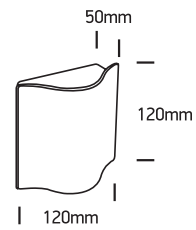

INSTALLATION MANUAL

67422

ecolight

230V | 6W | IP54 | Die cast

Complete with driver.

80
CRI

Warnings:

1. Make sure that the product is installed properly before connecting to electricity.
2. Do not cover the fitting.
3. Maintenance and installation should only be carried out by a professional electrician.