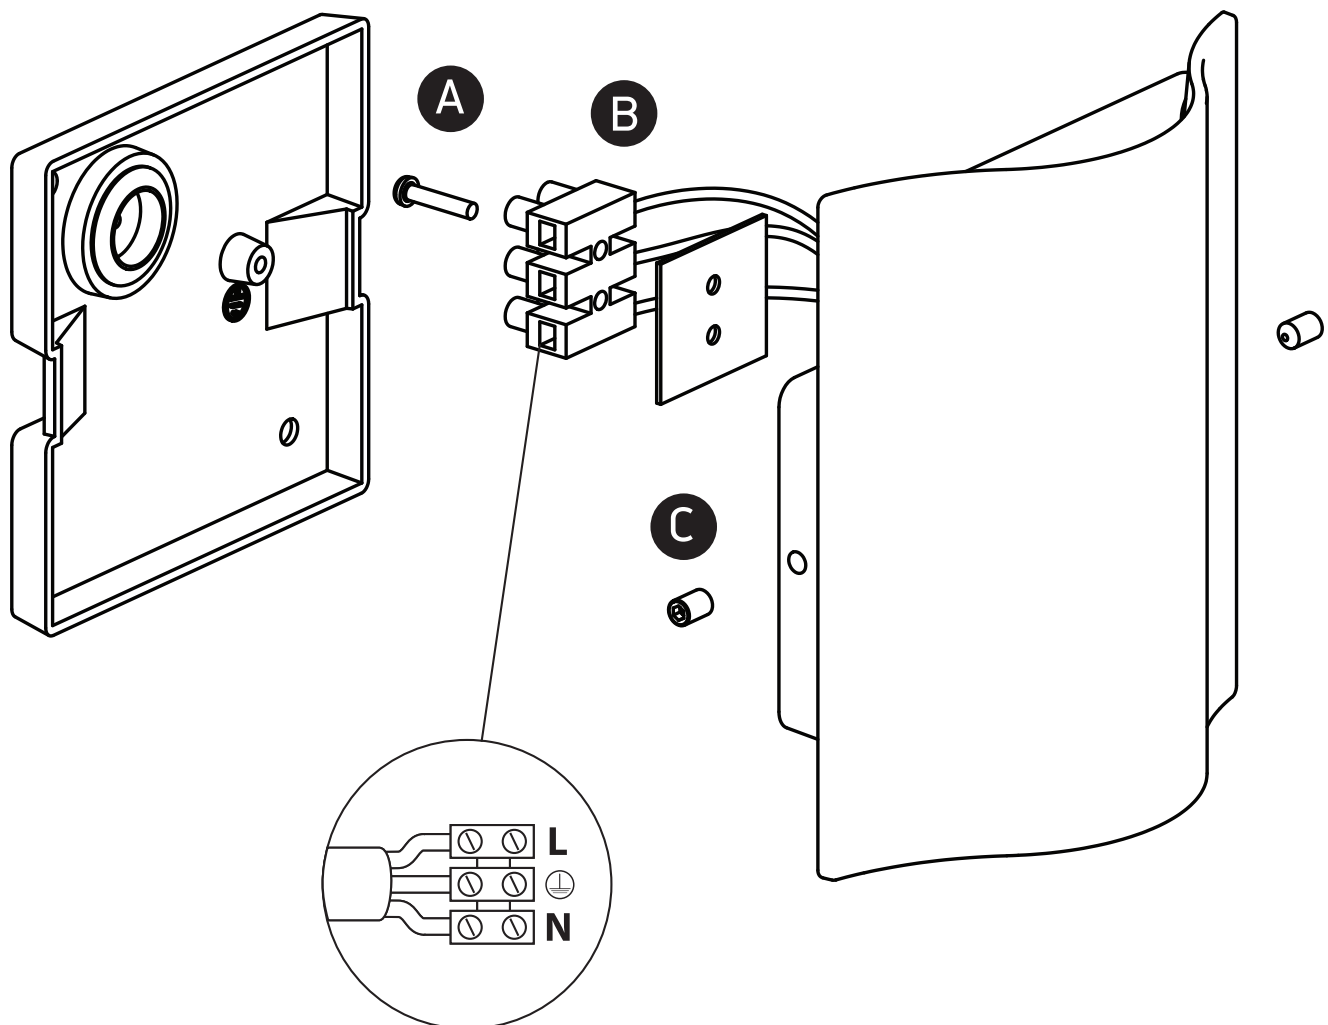

INSTALLATION MANUAL

67422

ecolight

230V | 6W | IP54 | Die cast

Complete with driver.

80
CRI

Warnings:

1. Make sure that the product is installed properly before connecting to electricity.
2. Do not cover the fitting.
3. Maintenance and installation should only be carried out by a professional electrician.