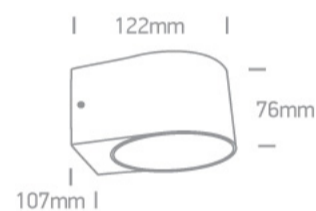

### Dimensions

### Physical Specification

Item Group	New 2020 Edition 3
Family	Wall & Ceiling LED
Order Code	67480A/AN/W
Colour	Anthracite
Material	Die Cast
Shape	Rectangular
Length	122mm
Width	107mm
Height	76mm
Surface Wall	Yes
Indoor	Yes
Outdoor	Yes