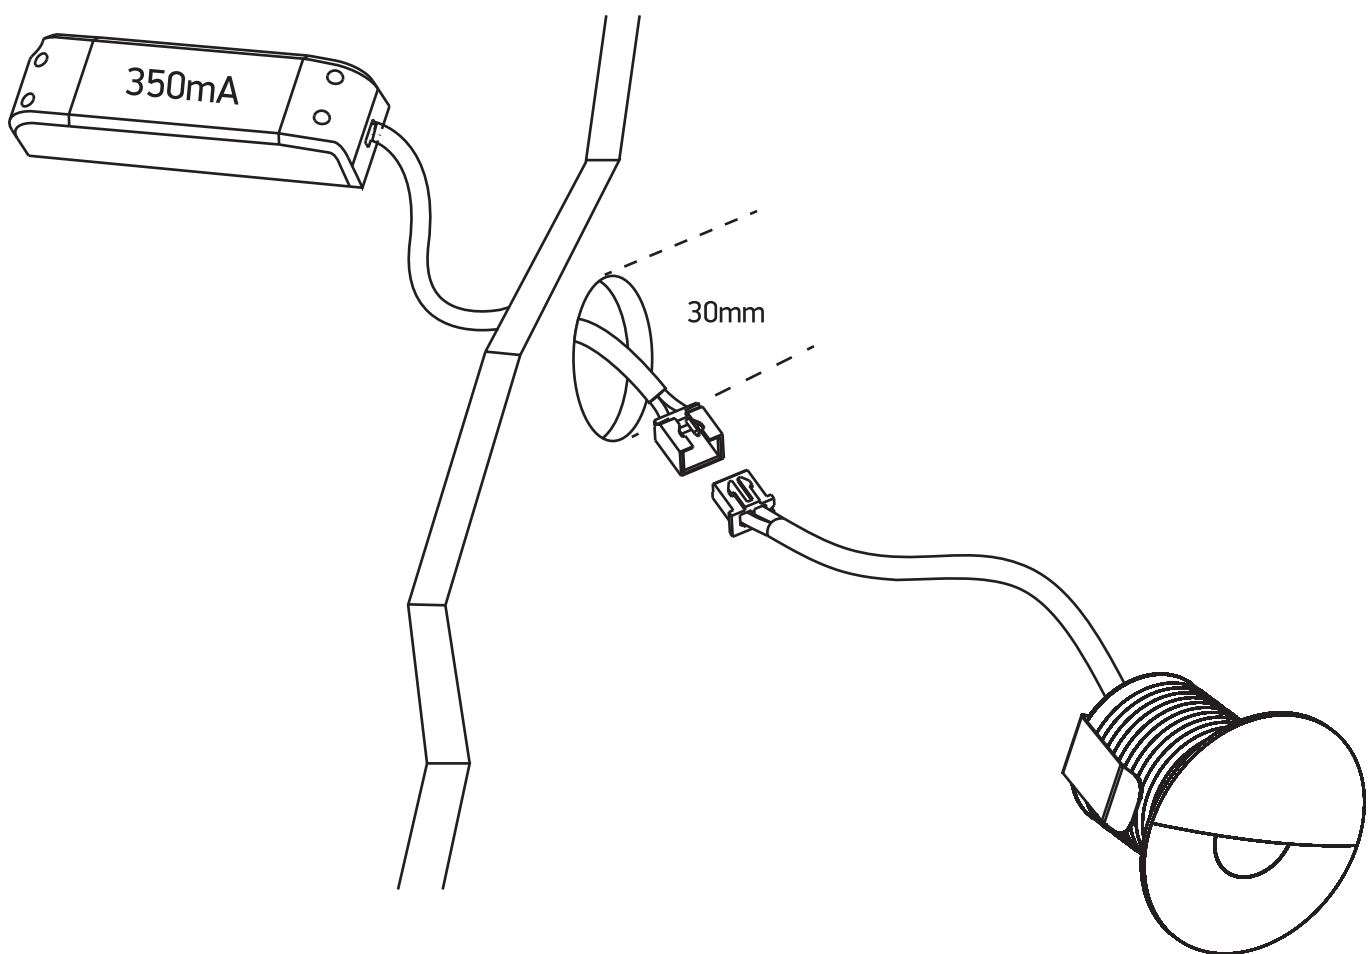

INSTALLATION MANUAL

68070

ecolight

350mA | 1W | IP65 | Aluminium

Requires 350mA driver.

Warnings:

1. Make sure that the product is installed properly before connecting to electricity.
2. Do not cover the fitting.
3. Maintenance and installation should only be carried out by a professional electrician.