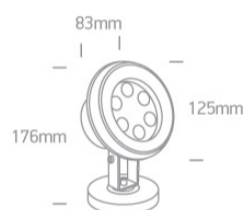

## 69064B/C

6W underwater LED spot, IP68.

Underwater only/2m max.

Requires 24V driver.

Complies with standard EN60598-1 and any other specific standards.

### Dimensions

### Physical Specification

Item Group	New 2020 Edition 3
Family	Garden & Underwater
Order Code	69064B/C
Colour	Stainless Steel
Material	Stainless Steel 316
Shape	Circular
Height	83mm
Diameter	125mm
Surface Wall	Yes
Surface Floor/Ground	Yes
Underwater	Yes
Adjustable	No