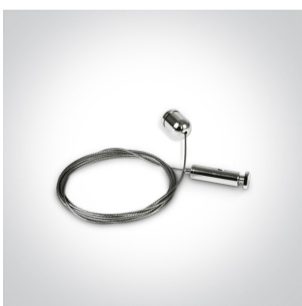

09 LED Strips & Profiles > Side Light Surface & Suspended Profiles

7906D/AL

2m Slim Surface aluminium profile with PC opal diffuser.

Complete with 2 pairs end cups.

Suitable for 7882, 7880 and LED Strips 40mm.

Downloads

Dimensions

Gallery

Accessories

7900P

Related items

89030VL

89060VL

89075VL

89100VL

89150VL

Physical Specification

Product Type	Gear
Item Group	09 LED Strips & Profiles
Family	Side Light Surface & Suspended Profiles
Order Code	7906D/AL
Colour	Aluminium
Material	Aluminium
Diffuser Material	PC
Shape	Rectangular
Length	2000mm
Width	55mm
Height	75mm
Indoor	Yes