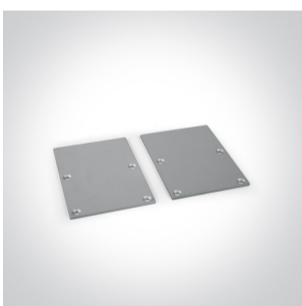

09 LED Strips & Profiles > Side Light Surface & Suspended Profiles

7906D/AL

2m Slim Surface aluminium profile with PC opal diffuser.

Complete with 2 pairs end cups.

Suitable for 7882, 7880 and LED Strips 40mm.

Downloads

Dimensions

Gallery

Accessories

7900P

Related items

89030VL

89060VL

89075VL

89100VL

89150VL

Physical Specification

Product Type	Gear
Item Group	09 LED Strips & Profiles
Family	Side Light Surface & Suspended Profiles
Order Code	7906D/AL
Colour	Aluminium
Material	Aluminium
Diffuser Material	PC
Shape	Rectangular
Length	2000mm
Width	55mm
Height	75mm
Indoor	Yes