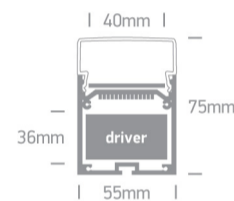

09 LED Strips & Profiles > Side Light Surface & Suspended Profiles

7906D/AL

2m Slim Surface aluminium profile with PC opal diffuser.

Complete with 2 pairs end cups.

Suitable for 7882, 7880 and LED Strips 40mm.

Downloads

Dimensions

Gallery

Accessories

7900P

Related items

89030VL

89060VL

89075VL

89100VL

89150VL

Physical Specification

Product Type	Gear
Item Group	09 LED Strips & Profiles
Family	Side Light Surface & Suspended Profiles
Order Code	7906D/AL
Colour	Aluminium
Material	Aluminium
Diffuser Material	PC
Shape	Rectangular
Length	2000mm
Width	55mm
Height	75mm
Indoor	Yes