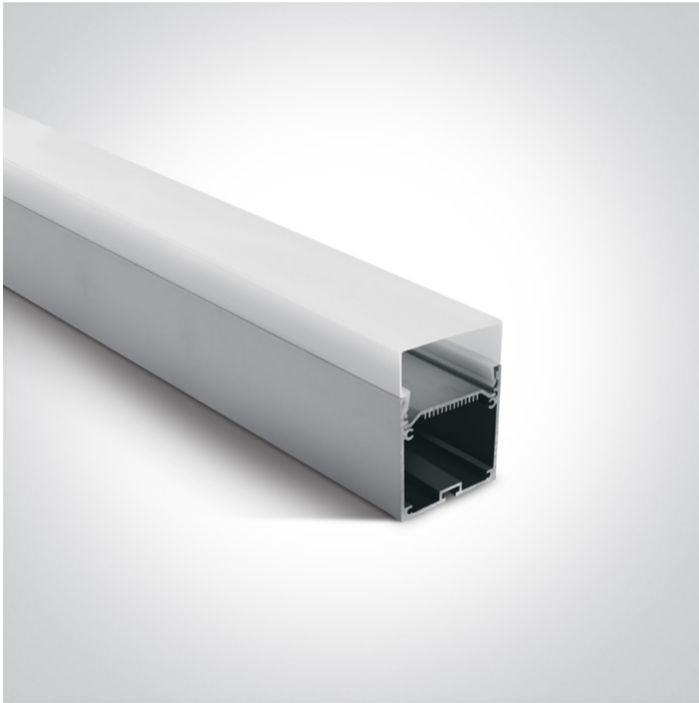

09 LED Strips & Profiles > Side Light Surface & Suspended Profiles

7906D/AL

2m Slim Surface aluminium profile with PC opal diffuser.

Complete with 2 pairs end cups.

Suitable for 7882, 7880 and LED Strips 40mm.

Downloads

Dimensions

Gallery

Accessories

7900P

Related items

89030VL

89060VL

89075VL

89100VL

89150VL

Physical Specification

Product Type	Gear
Item Group	09 LED Strips & Profiles
Family	Side Light Surface & Suspended Profiles
Order Code	7906D/AL
Colour	Aluminium
Material	Aluminium
Diffuser Material	PC
Shape	Rectangular
Length	2000mm
Width	55mm
Height	75mm
Indoor	Yes